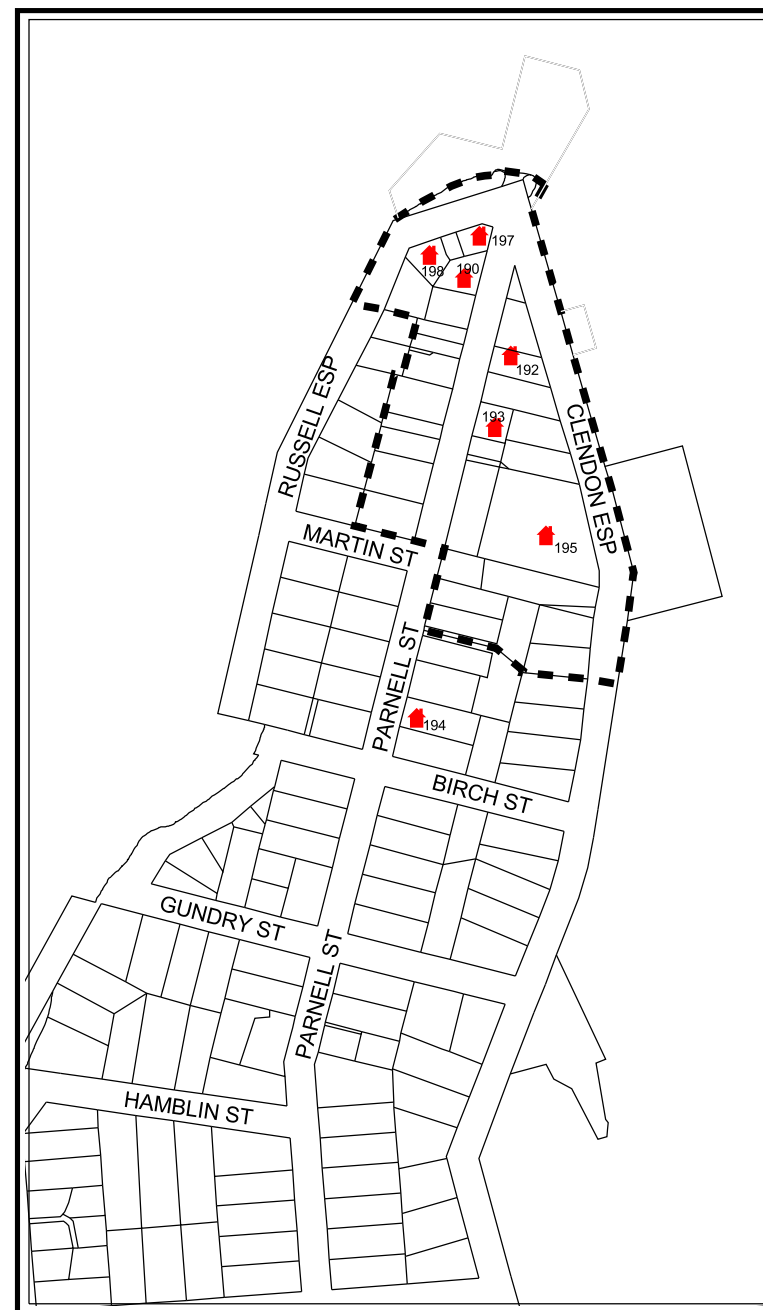

LINZs DCDB Digital Licence No AK3501. Crown Copyright. Reserved Nov. 2012

KOHUKOHU

RAWENE

- Legend**
- Heritage Precinct
 - Notable Tree
 - Historic Site
 - Notable Tree Plan Change

HP 3

Scale 1:5,000

DISCLAIMER

Considerable care has been taken to avoid errors and omissions, and the latest information has been included in these District Plan maps. However, even with the greatest care inaccuracies may occur and therefore the Far North District Council cannot accept any responsibility for such errors and omissions.