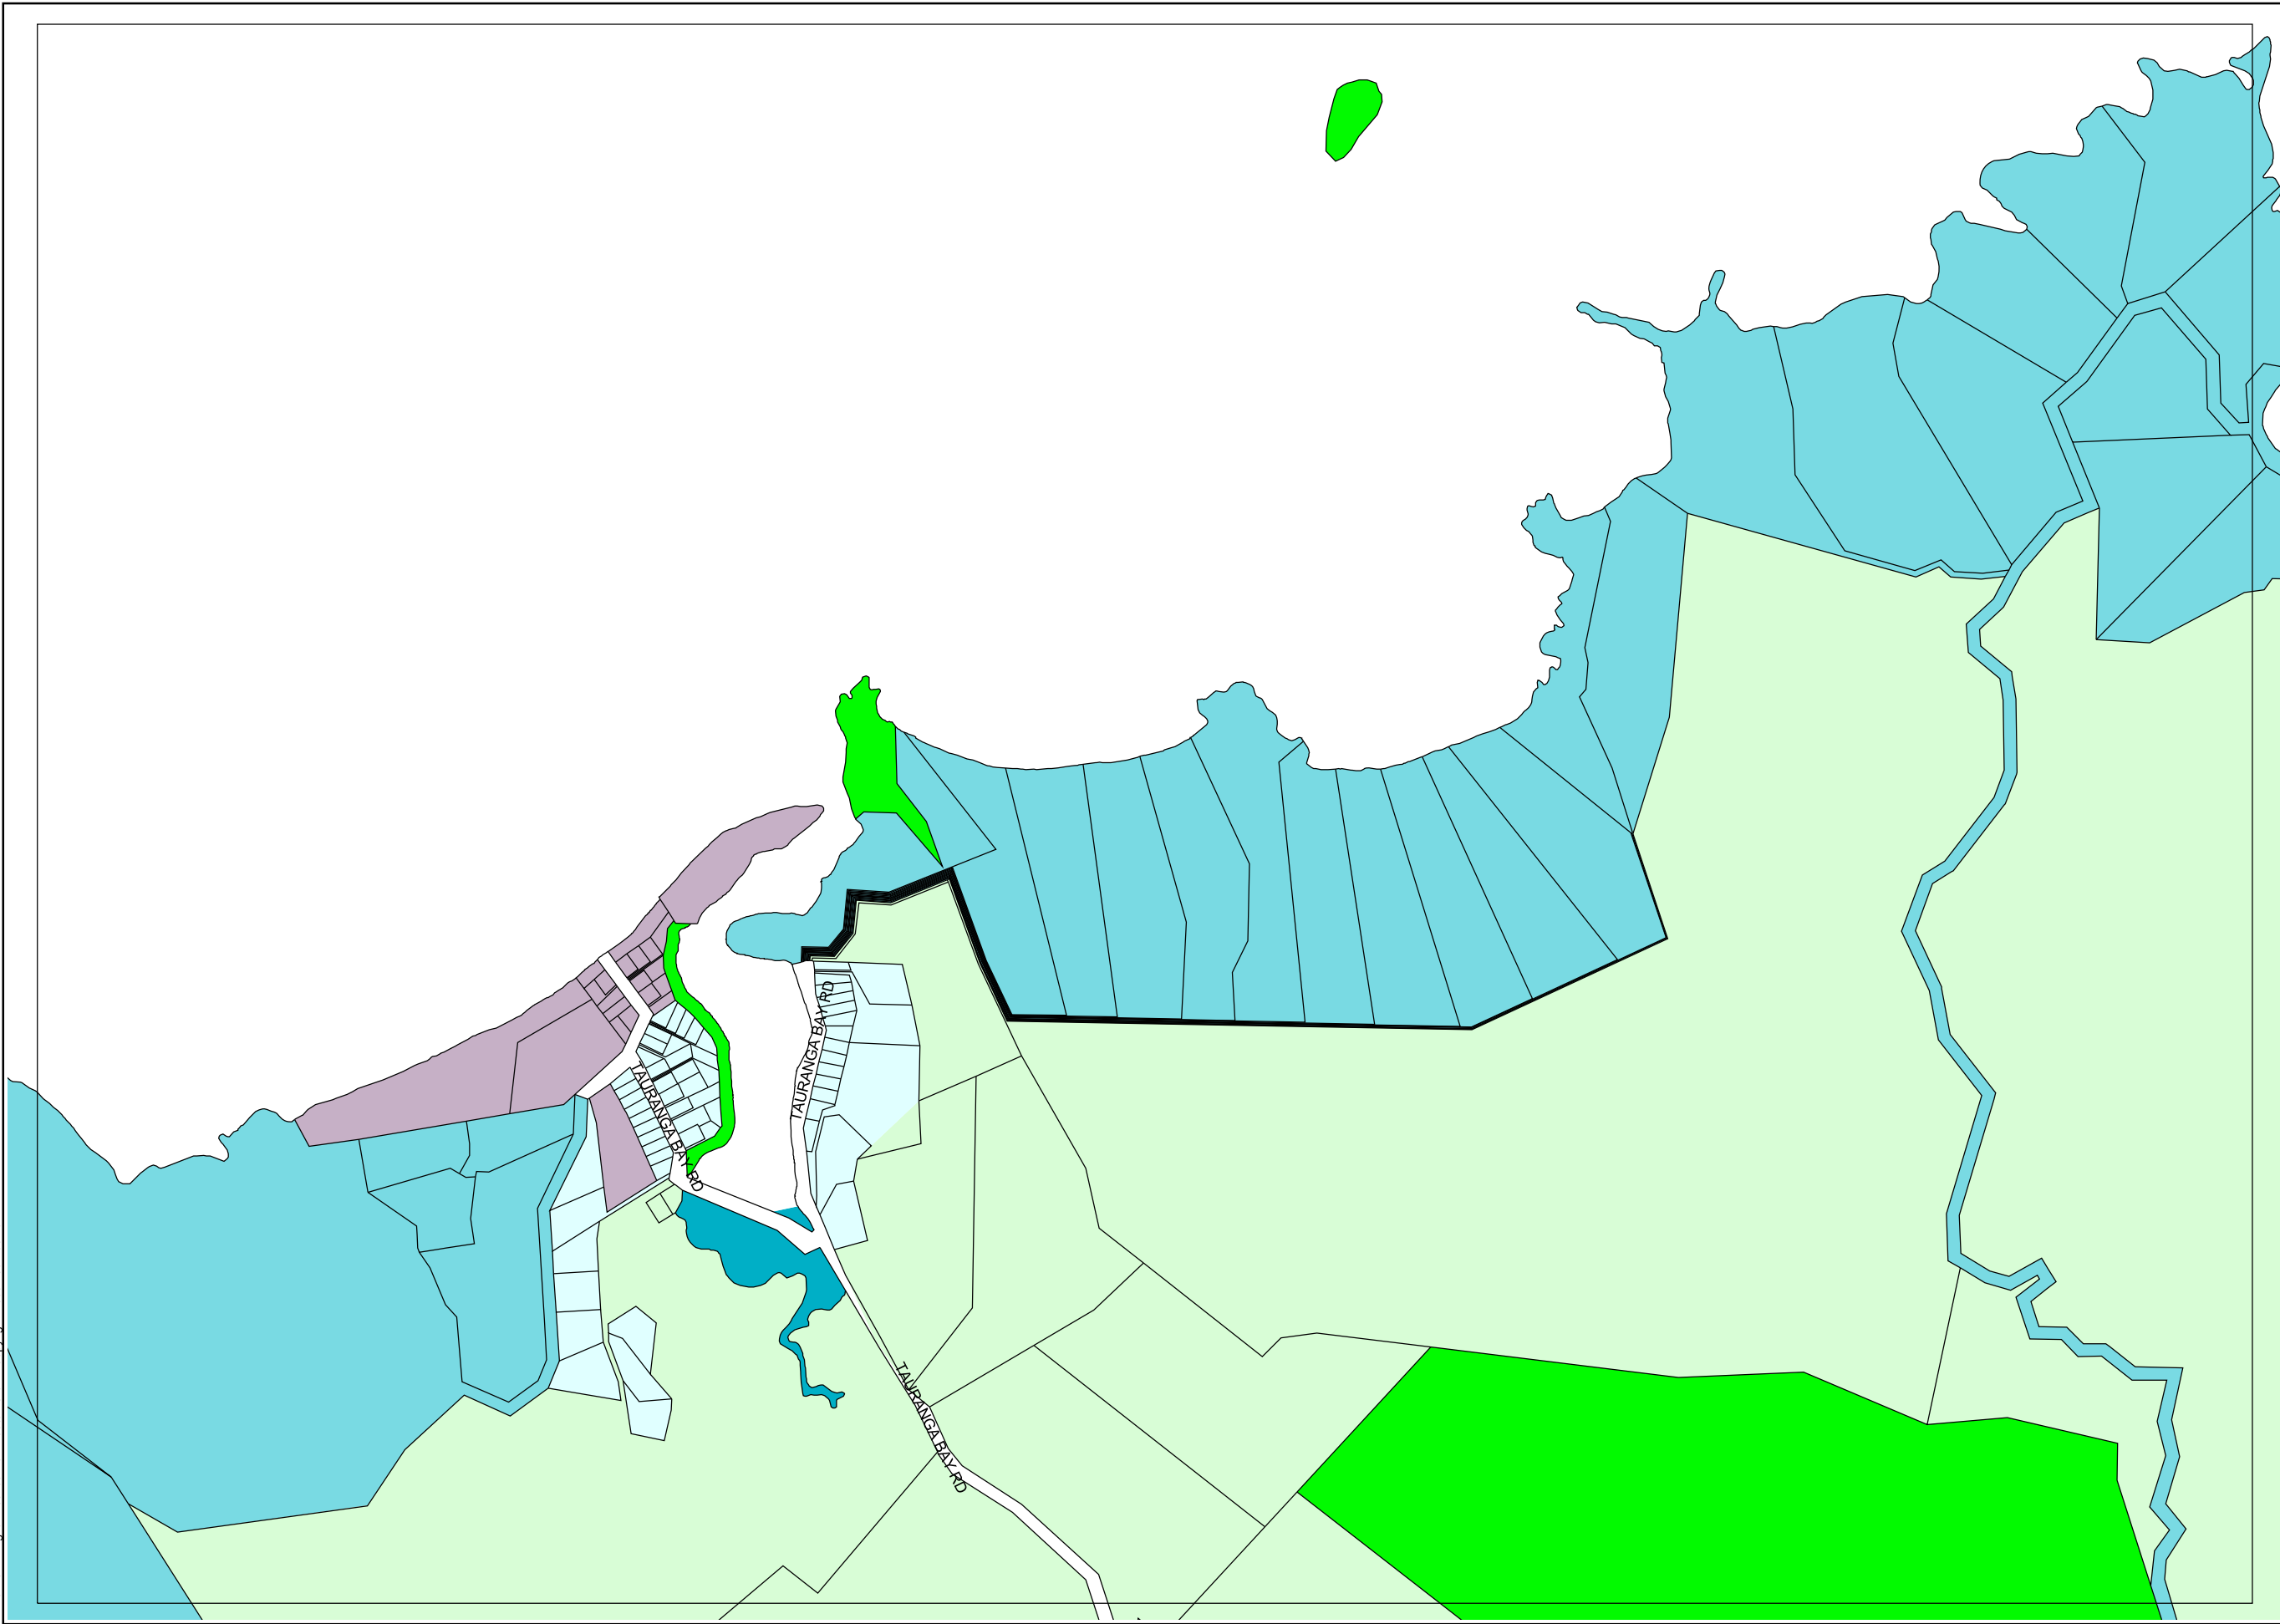

LINZs DCDB Digital Licence No AK35011 Crown Copyright Reserved Feb 2012

- Zone**
- Conservation
  - Coastal Residential
  - General Coastal
  - Lakes and Rivers
  - Recreational Activities
  - Rural Production
  - Road
  - Coastal Marine

Note :-  
Roads carry the same zoning as the adjoining land. If a boundary between zones follows a road, the zone boundary is located on the centreline of the formed road, or where unformed, the centreline of the legal road

64

16

Map Index

Map 64

TAURANGA BAY

**DISCLAIMER**  
Considerable care has been taken to avoid errors and omissions, and the latest information has been included in these District Plan maps. However, even with the greatest care inaccuracies may occur and therefore the Far North District Council cannot accept any responsibility for such errors and omissions.