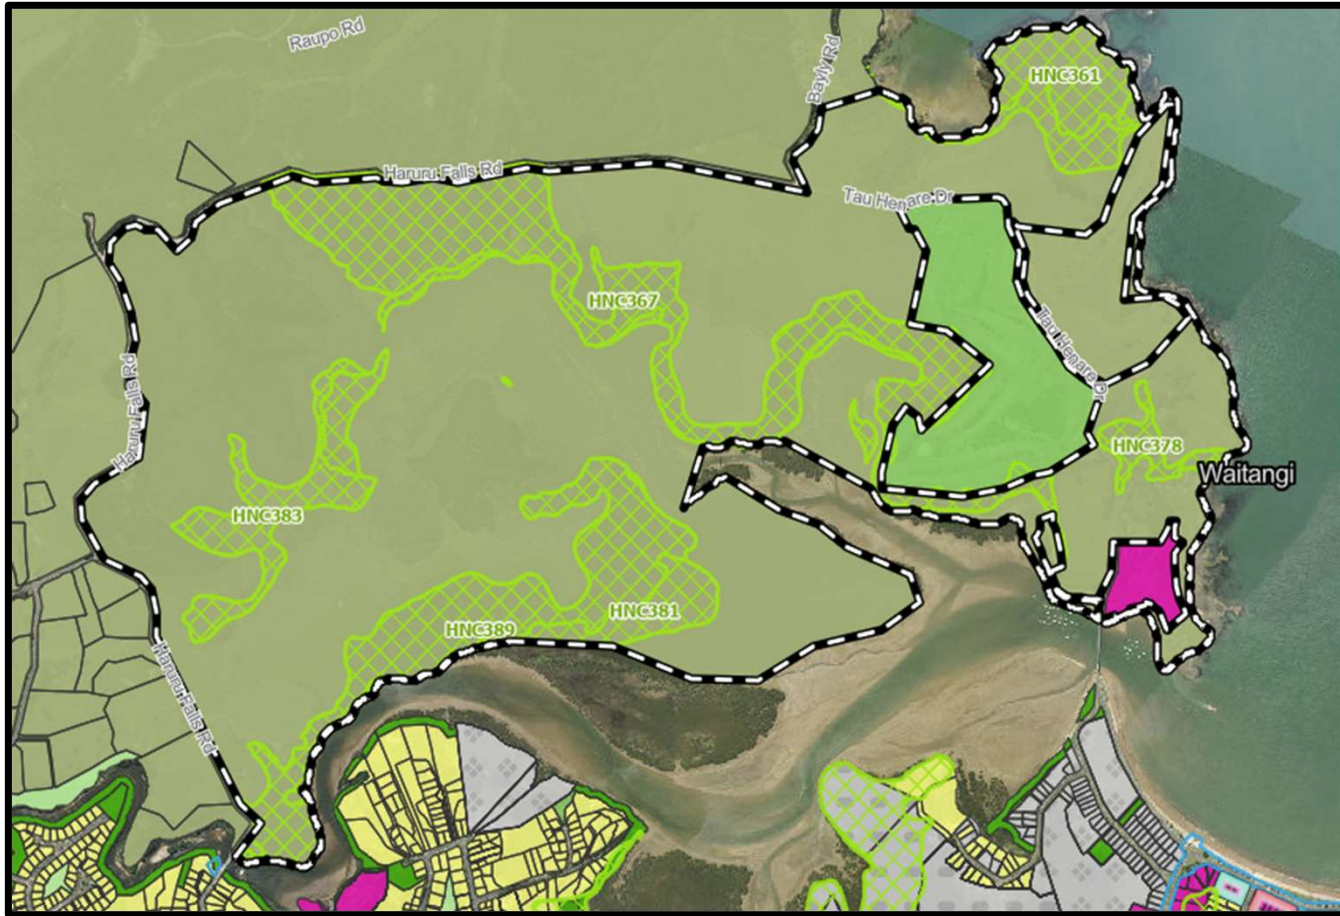

Proposed District Plan Zones & Overlay Plans

Hearing 4
Waitangi Estate

Waitangi Limited
Tau Henare Drive, Paihia

Zoning

-  Rural Production
-  Mixed Use
-  Sport And Active Recreation

Coastal Environment

Outstanding Natural Features (ONF)

Outstanding Natural Landscape (ONL)

High Natural Character

Sites and Areas of Significance to Maori

Historic Heritage
