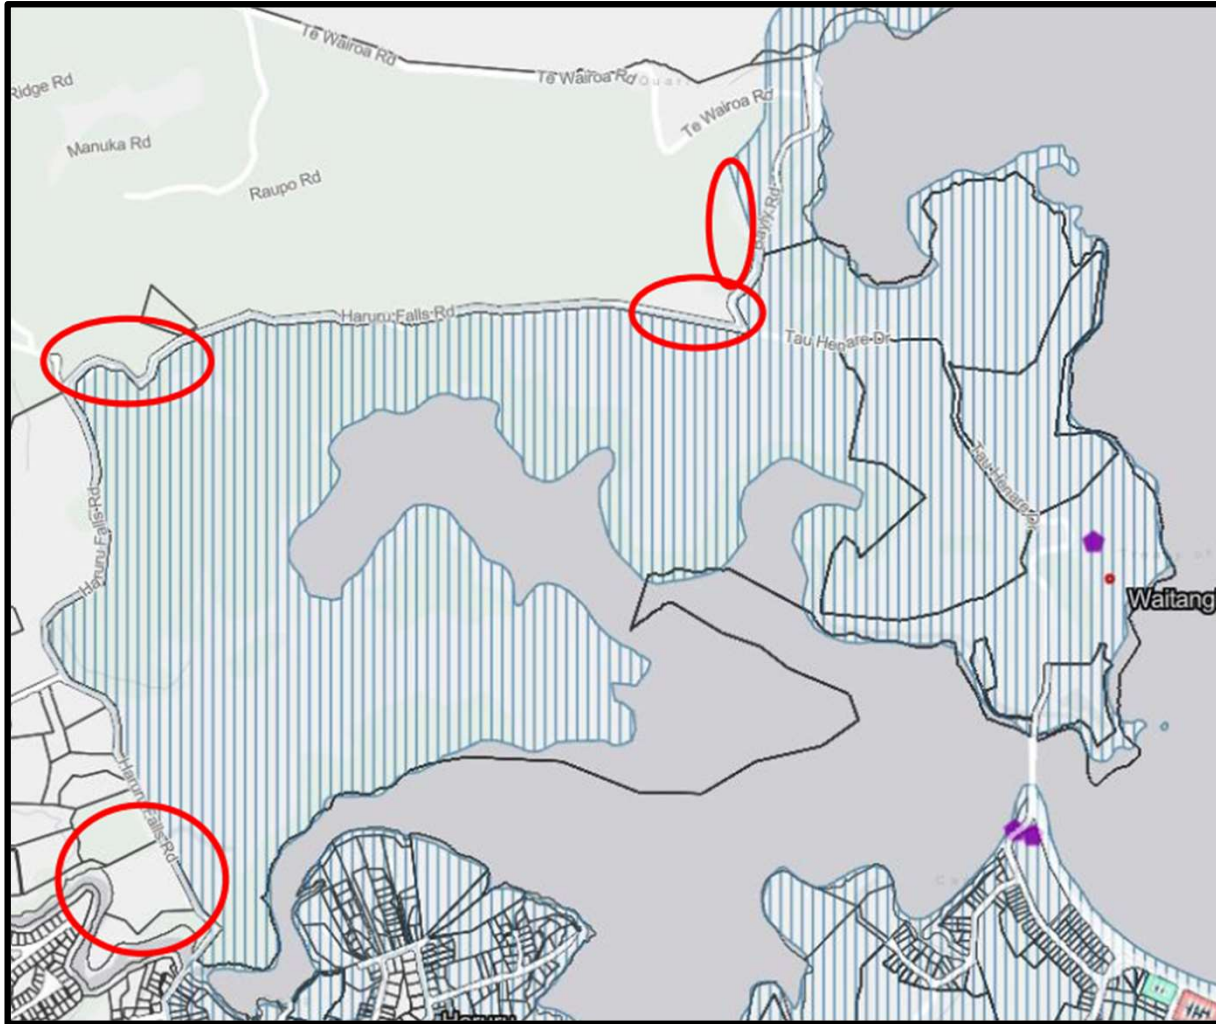

Proposed District Plan Zones & Overlay Plans

Hearing 4
Waitangi Estate

Waitangi Limited
Tau Henare Drive, Paihia

Zoning

-  Rural Production
-  Mixed Use
-  Sport And Active Recreation

Coastal Environment

Outstanding Natural Features (ONF)

Outstanding Natural Landscape (ONL)

High Natural Character

Sites and Areas of Significance to Maori

Historic Heritage
