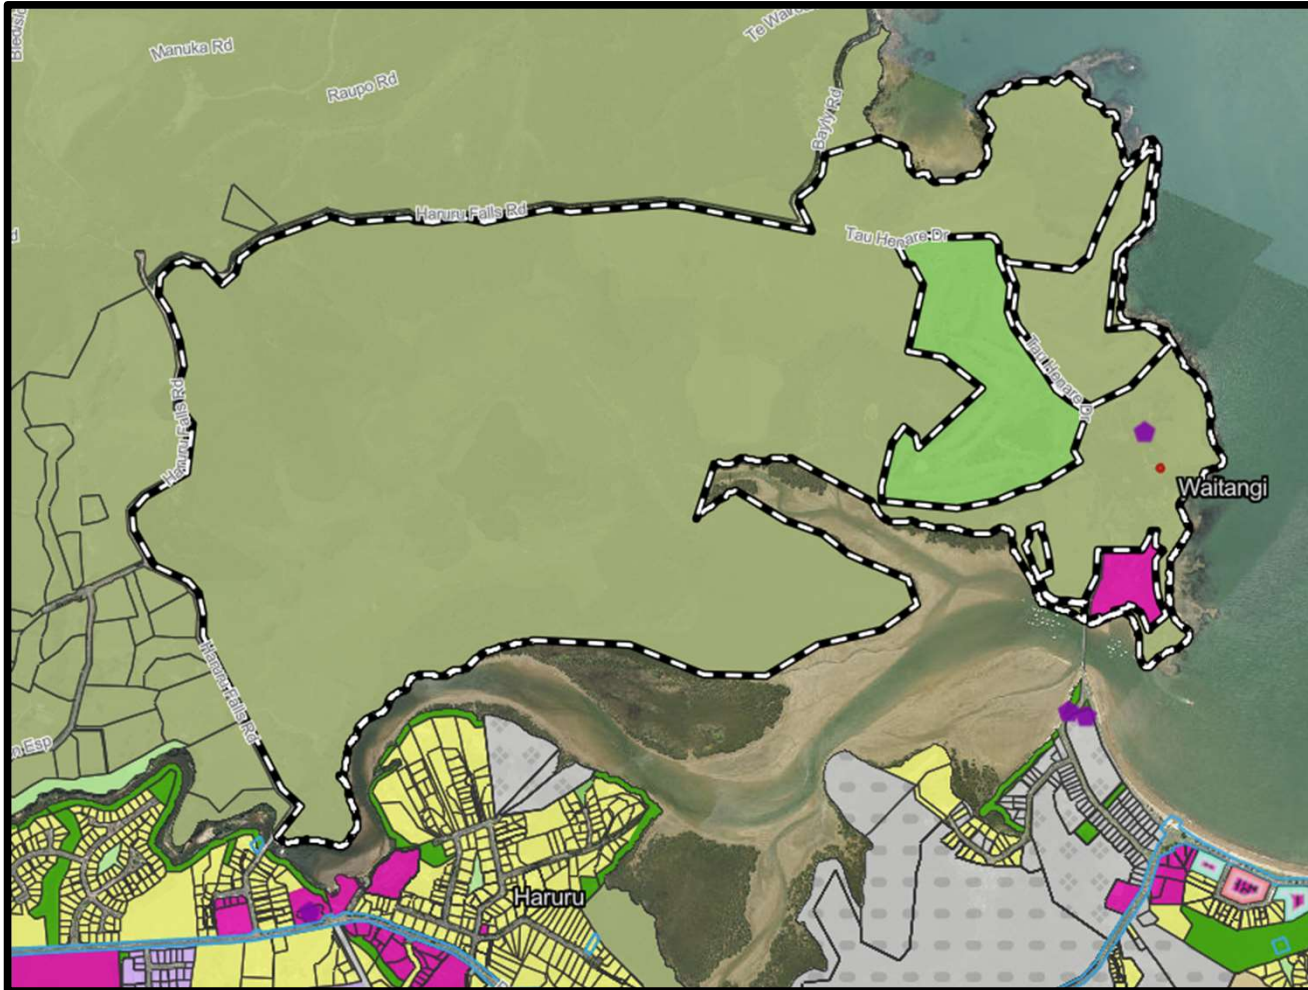

Proposed District Plan Zones & Overlay Plans

Hearing 4
Waitangi Estate

Waitangi Limited
Tau Henare Drive, Paihia

Zoning

-  Rural Production
-  Mixed Use
-  Sport And Active Recreation

Coastal Environment

Outstanding Natural Features (ONF)

Outstanding Natural Landscape (ONL)

High Natural Character

Sites and Areas of Significance to Maori

Historic Heritage
