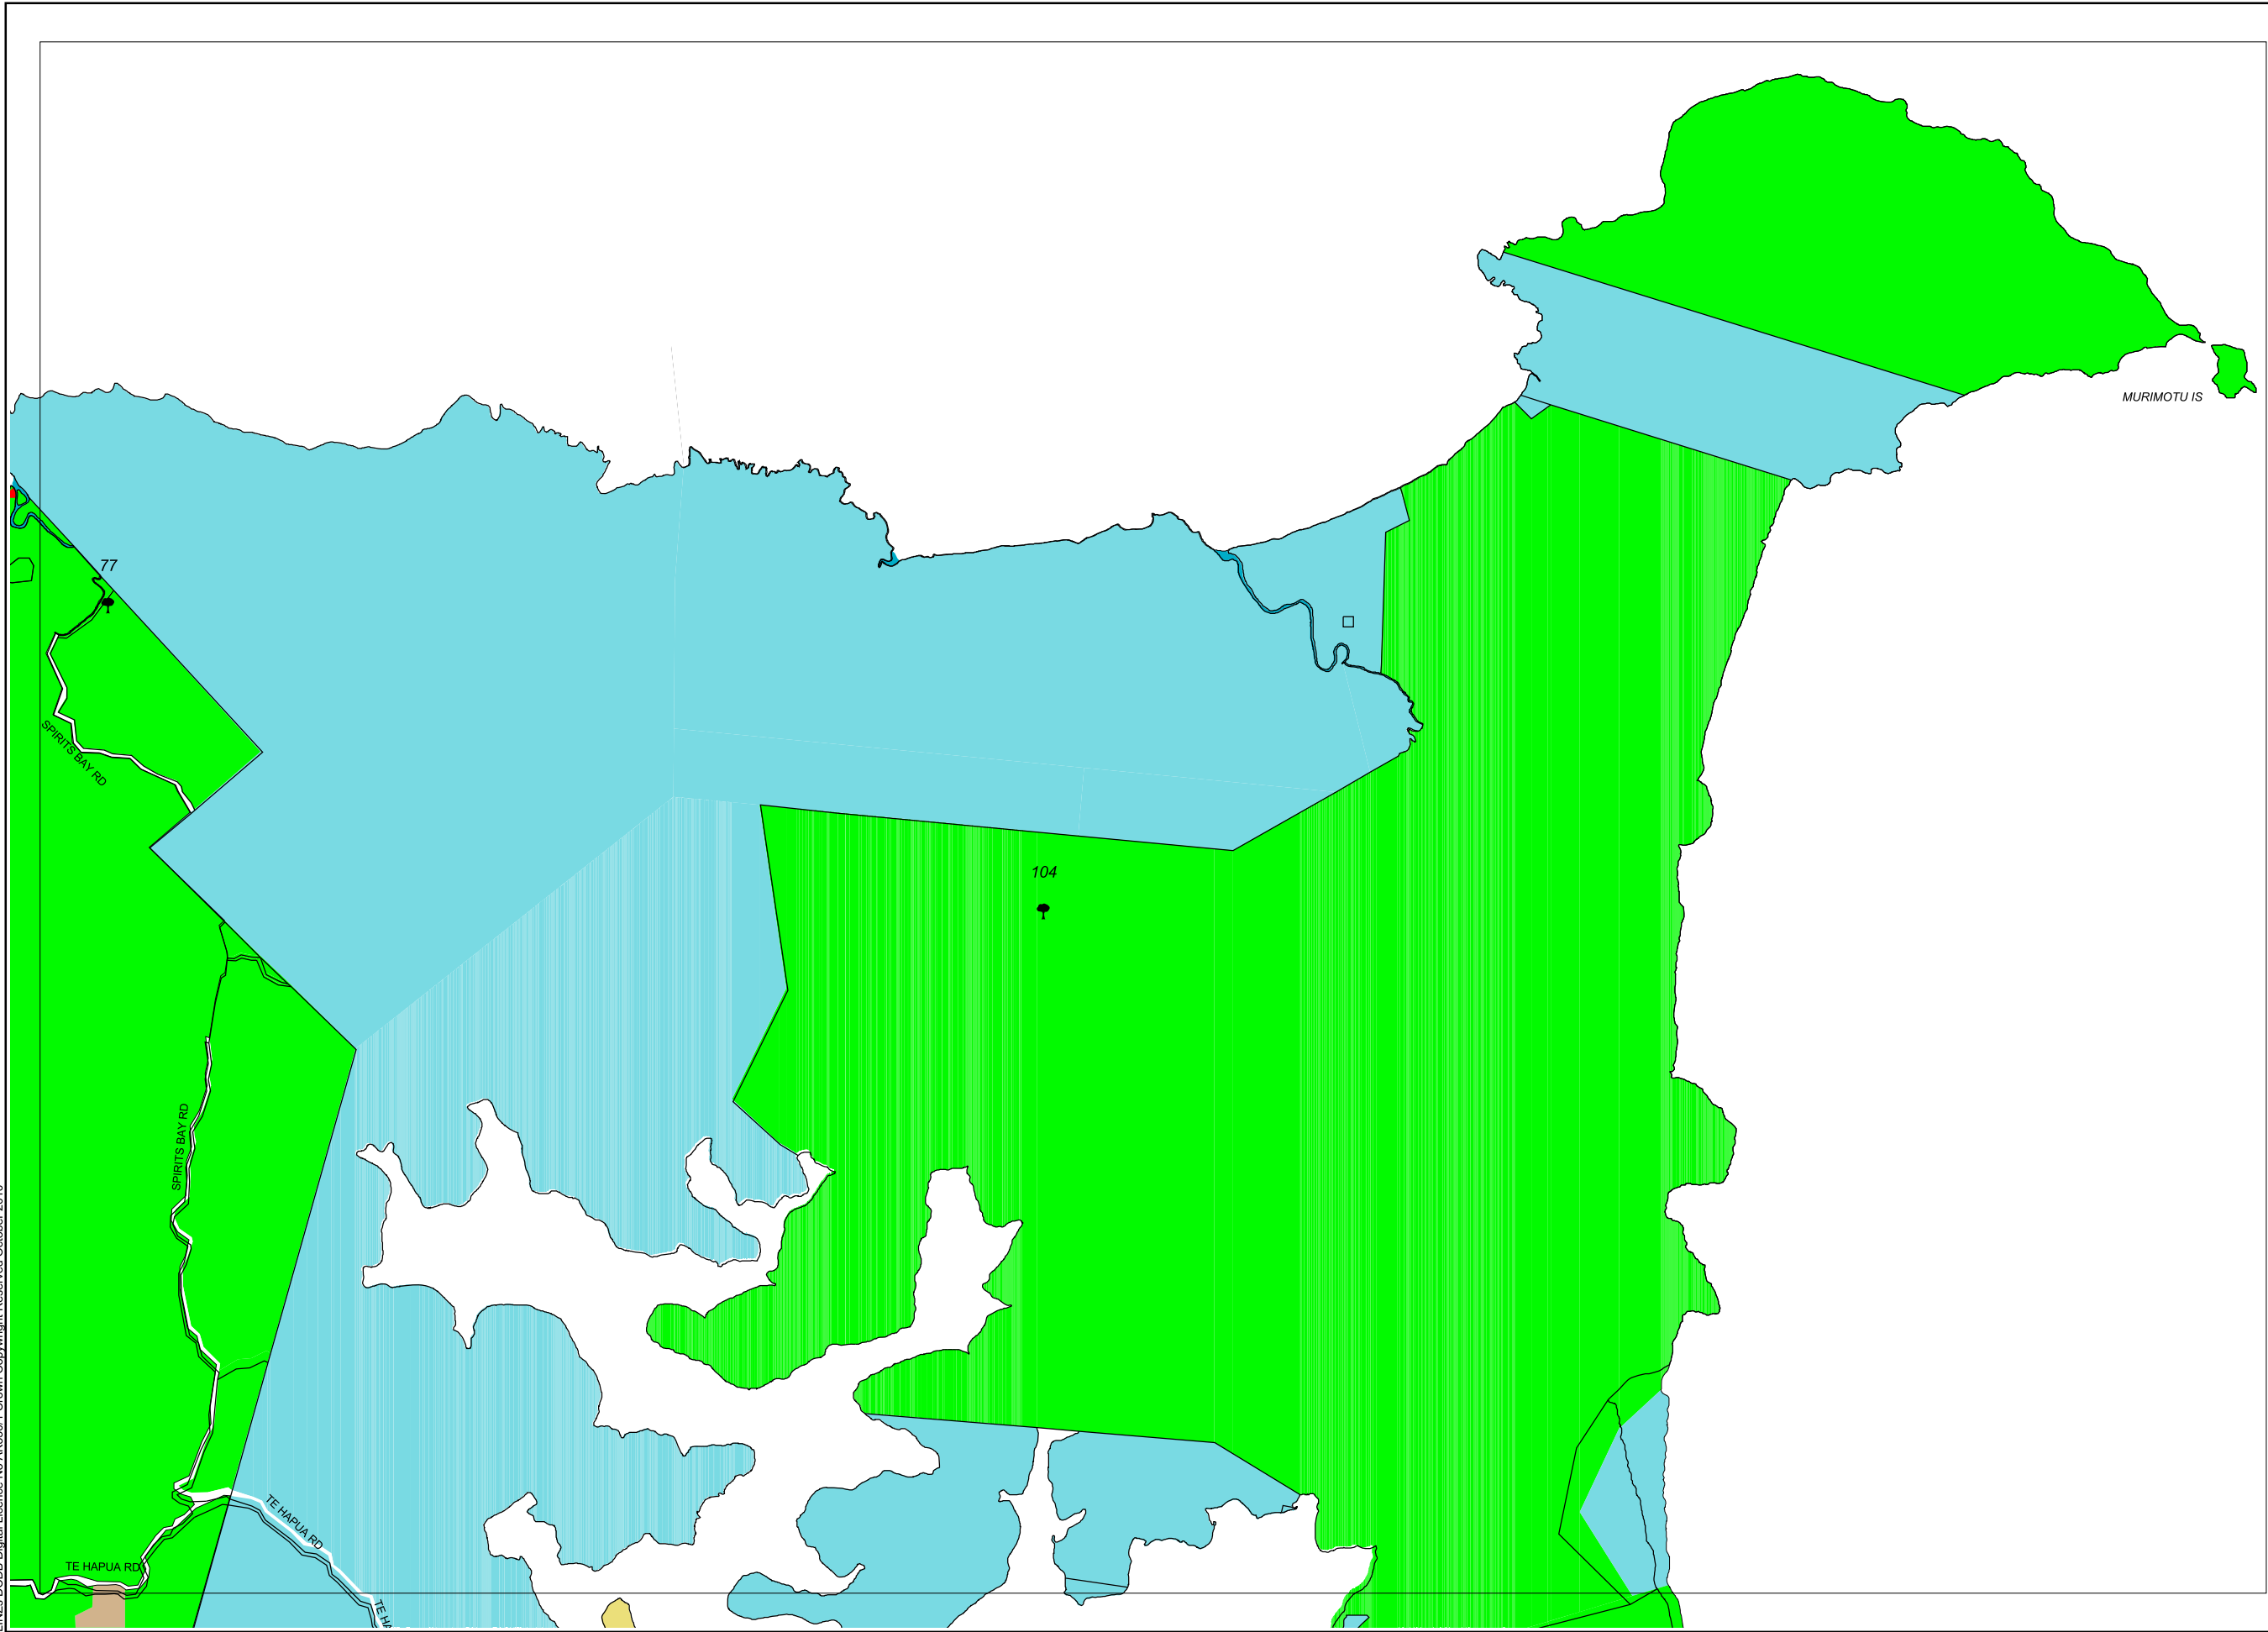

LINZs DCDB Digital Licence No AK35011 Crown Copyright Reserved October 2010

- Zone**
- Conservation
 - Coastal Living
 - General Coastal
 - Lakes and Rivers
 - Minerals
 - Road
 - Coastal Marine
 - Notable Tree

Note :-
Roads carry the same zoning as the adjoining land. If a boundary between zones follows a road, the zone boundary is located on the centreline of the formed road, or where unformed, the centreline of the legal road

Map Index

Map 2

Far North District Plan - Zone Maps

DISCLAIMER

Considerable care has been taken to avoid errors and omissions, and the latest information has been included in these District Plan maps. However, even with the greatest care inaccuracies may occur and therefore the Far North District Council cannot accept any responsibility for such errors and omissions.