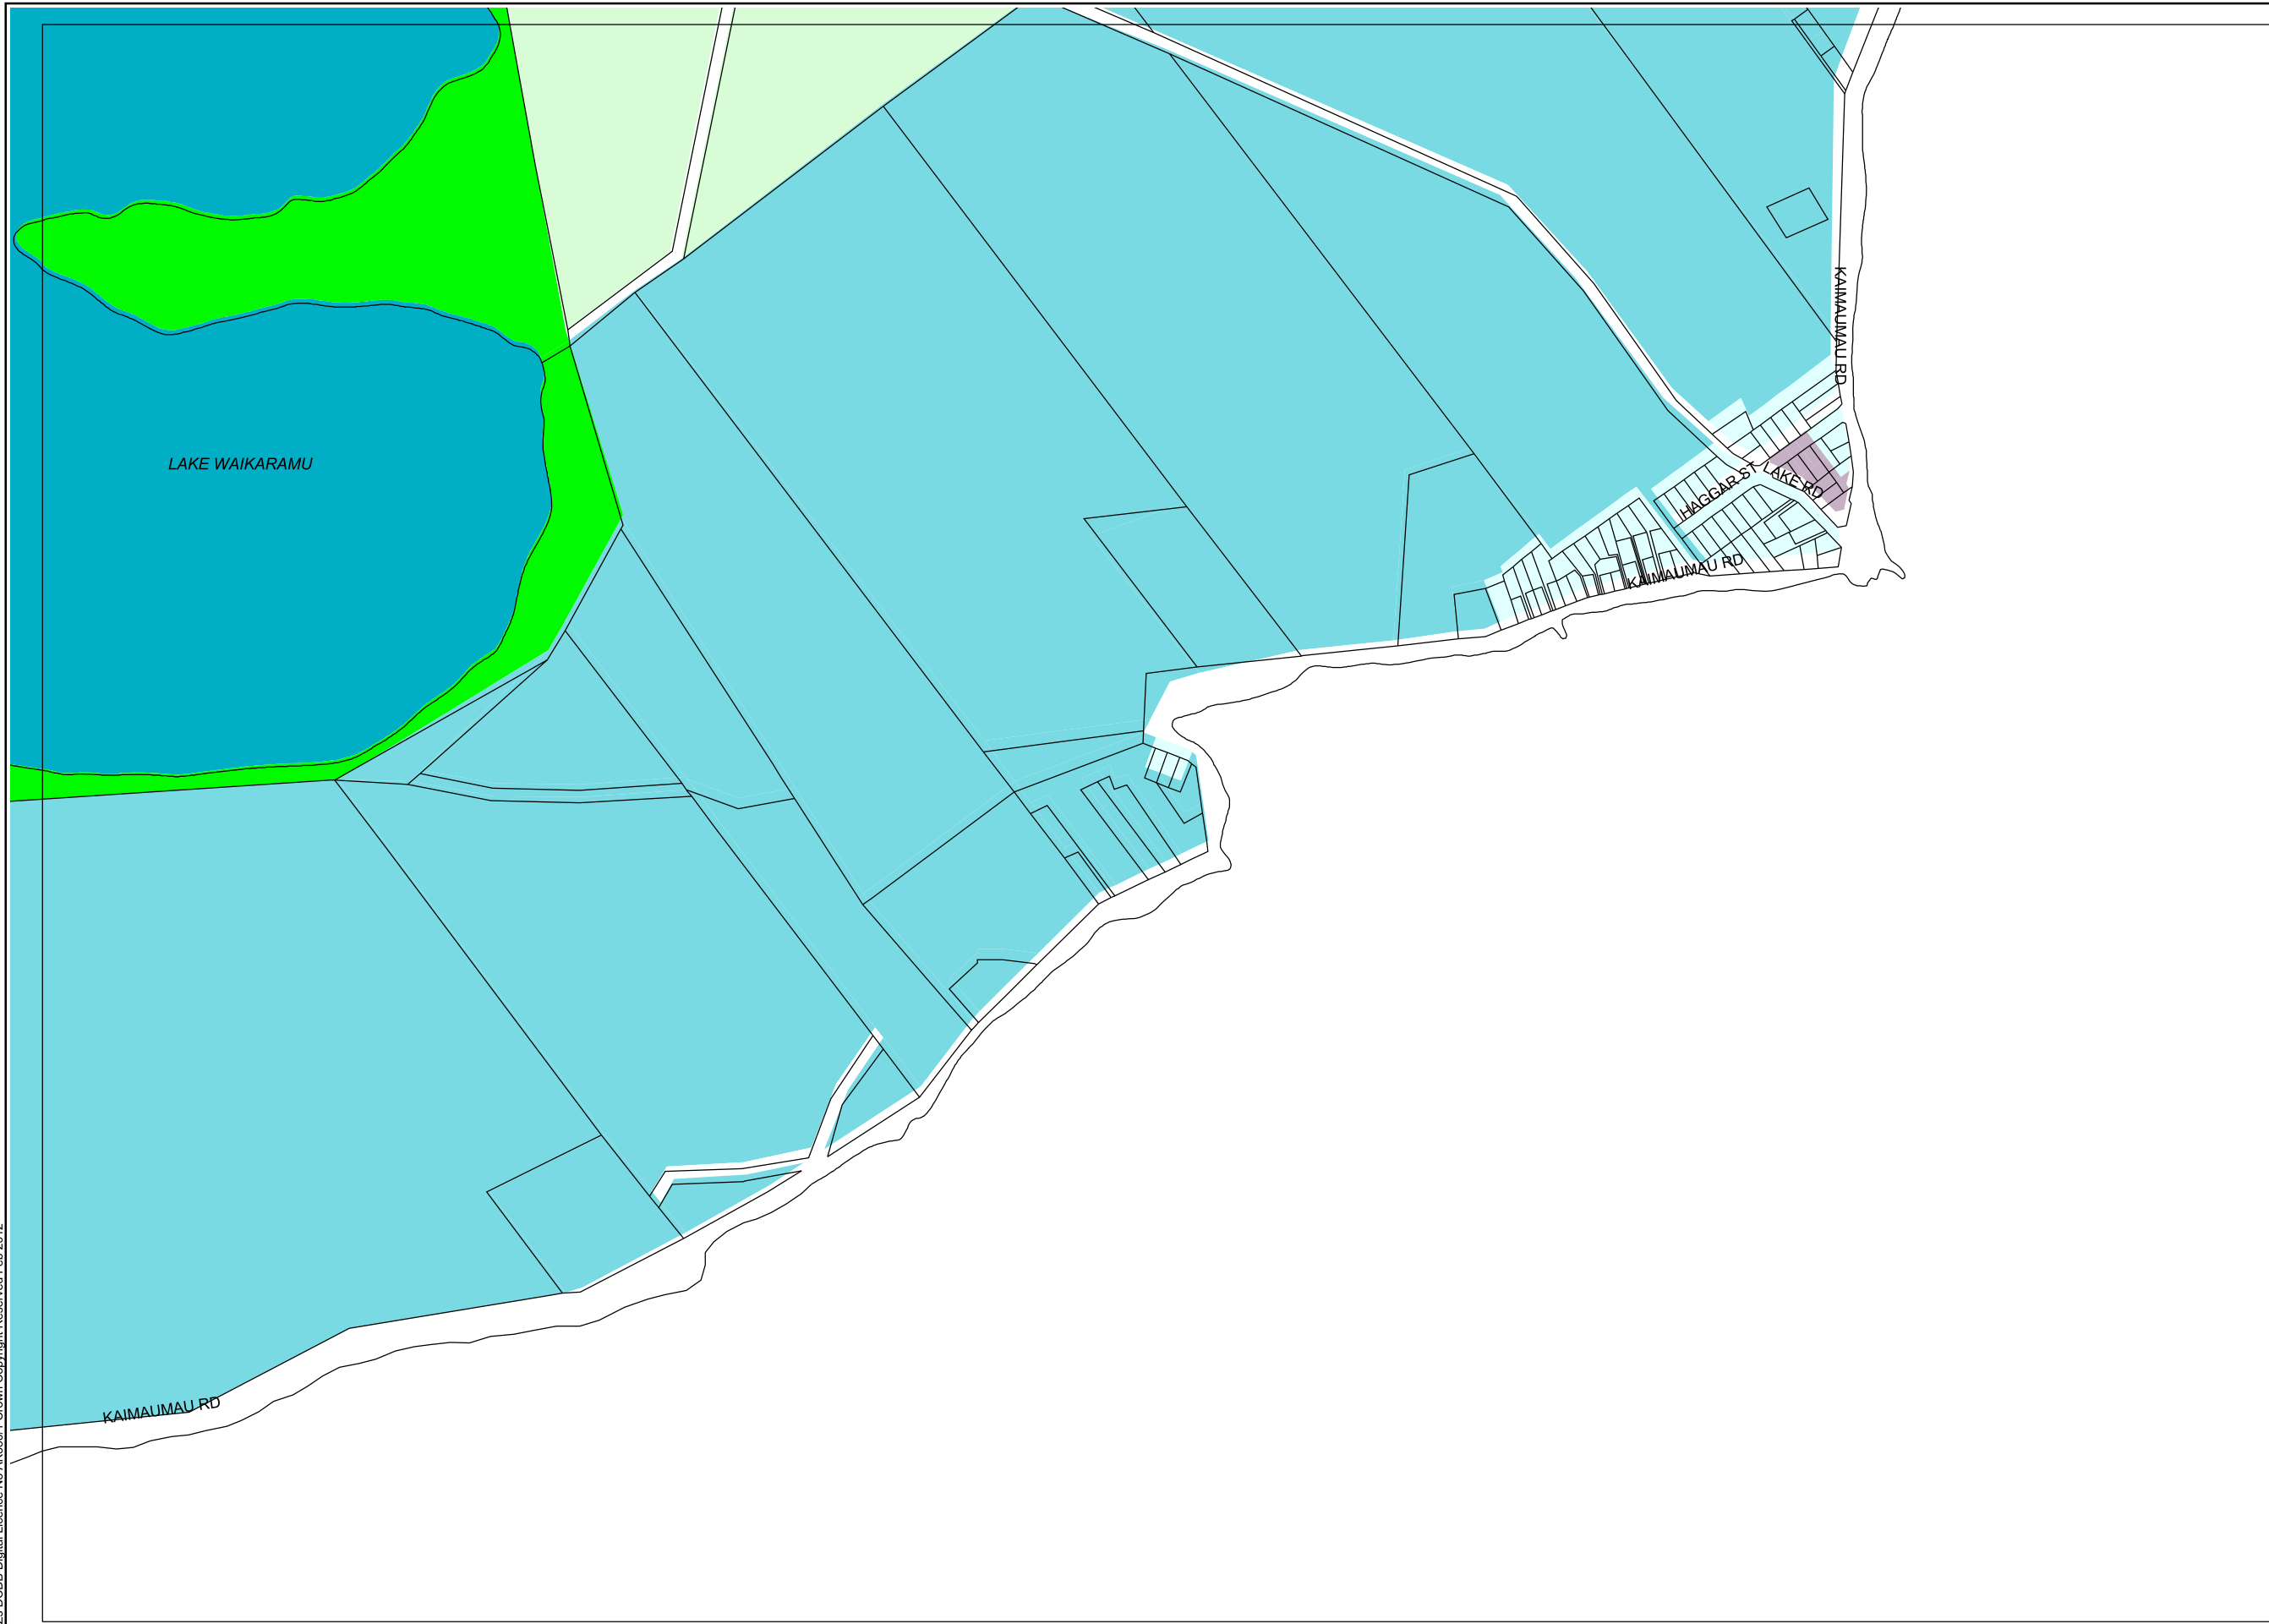

LINZs DCDB Digital Licence No AK350/1 Crown Copyright Reserved Feb 2012

- Zone**
- Conservation
 - Coastal Residential
 - General Coastal
 - Lakes and Rivers
 - Rural Production
 - Road
 - Coastal Marine

Note :-
Roads carry the same zoning as the adjoining land. If a boundary between zones follows a road, the zone boundary is located on the centreline of the formed road, or where unformed, the centreline of the legal road

Map Index
Map 58
KAIMAUMAU

DISCLAIMER

Considerable care has been taken to avoid errors and omissions, and the latest information has been included in these District Plan maps. However, even with the greatest care inaccuracies may occur and therefore the Far North District Council cannot accept any responsibility for such errors and omissions.