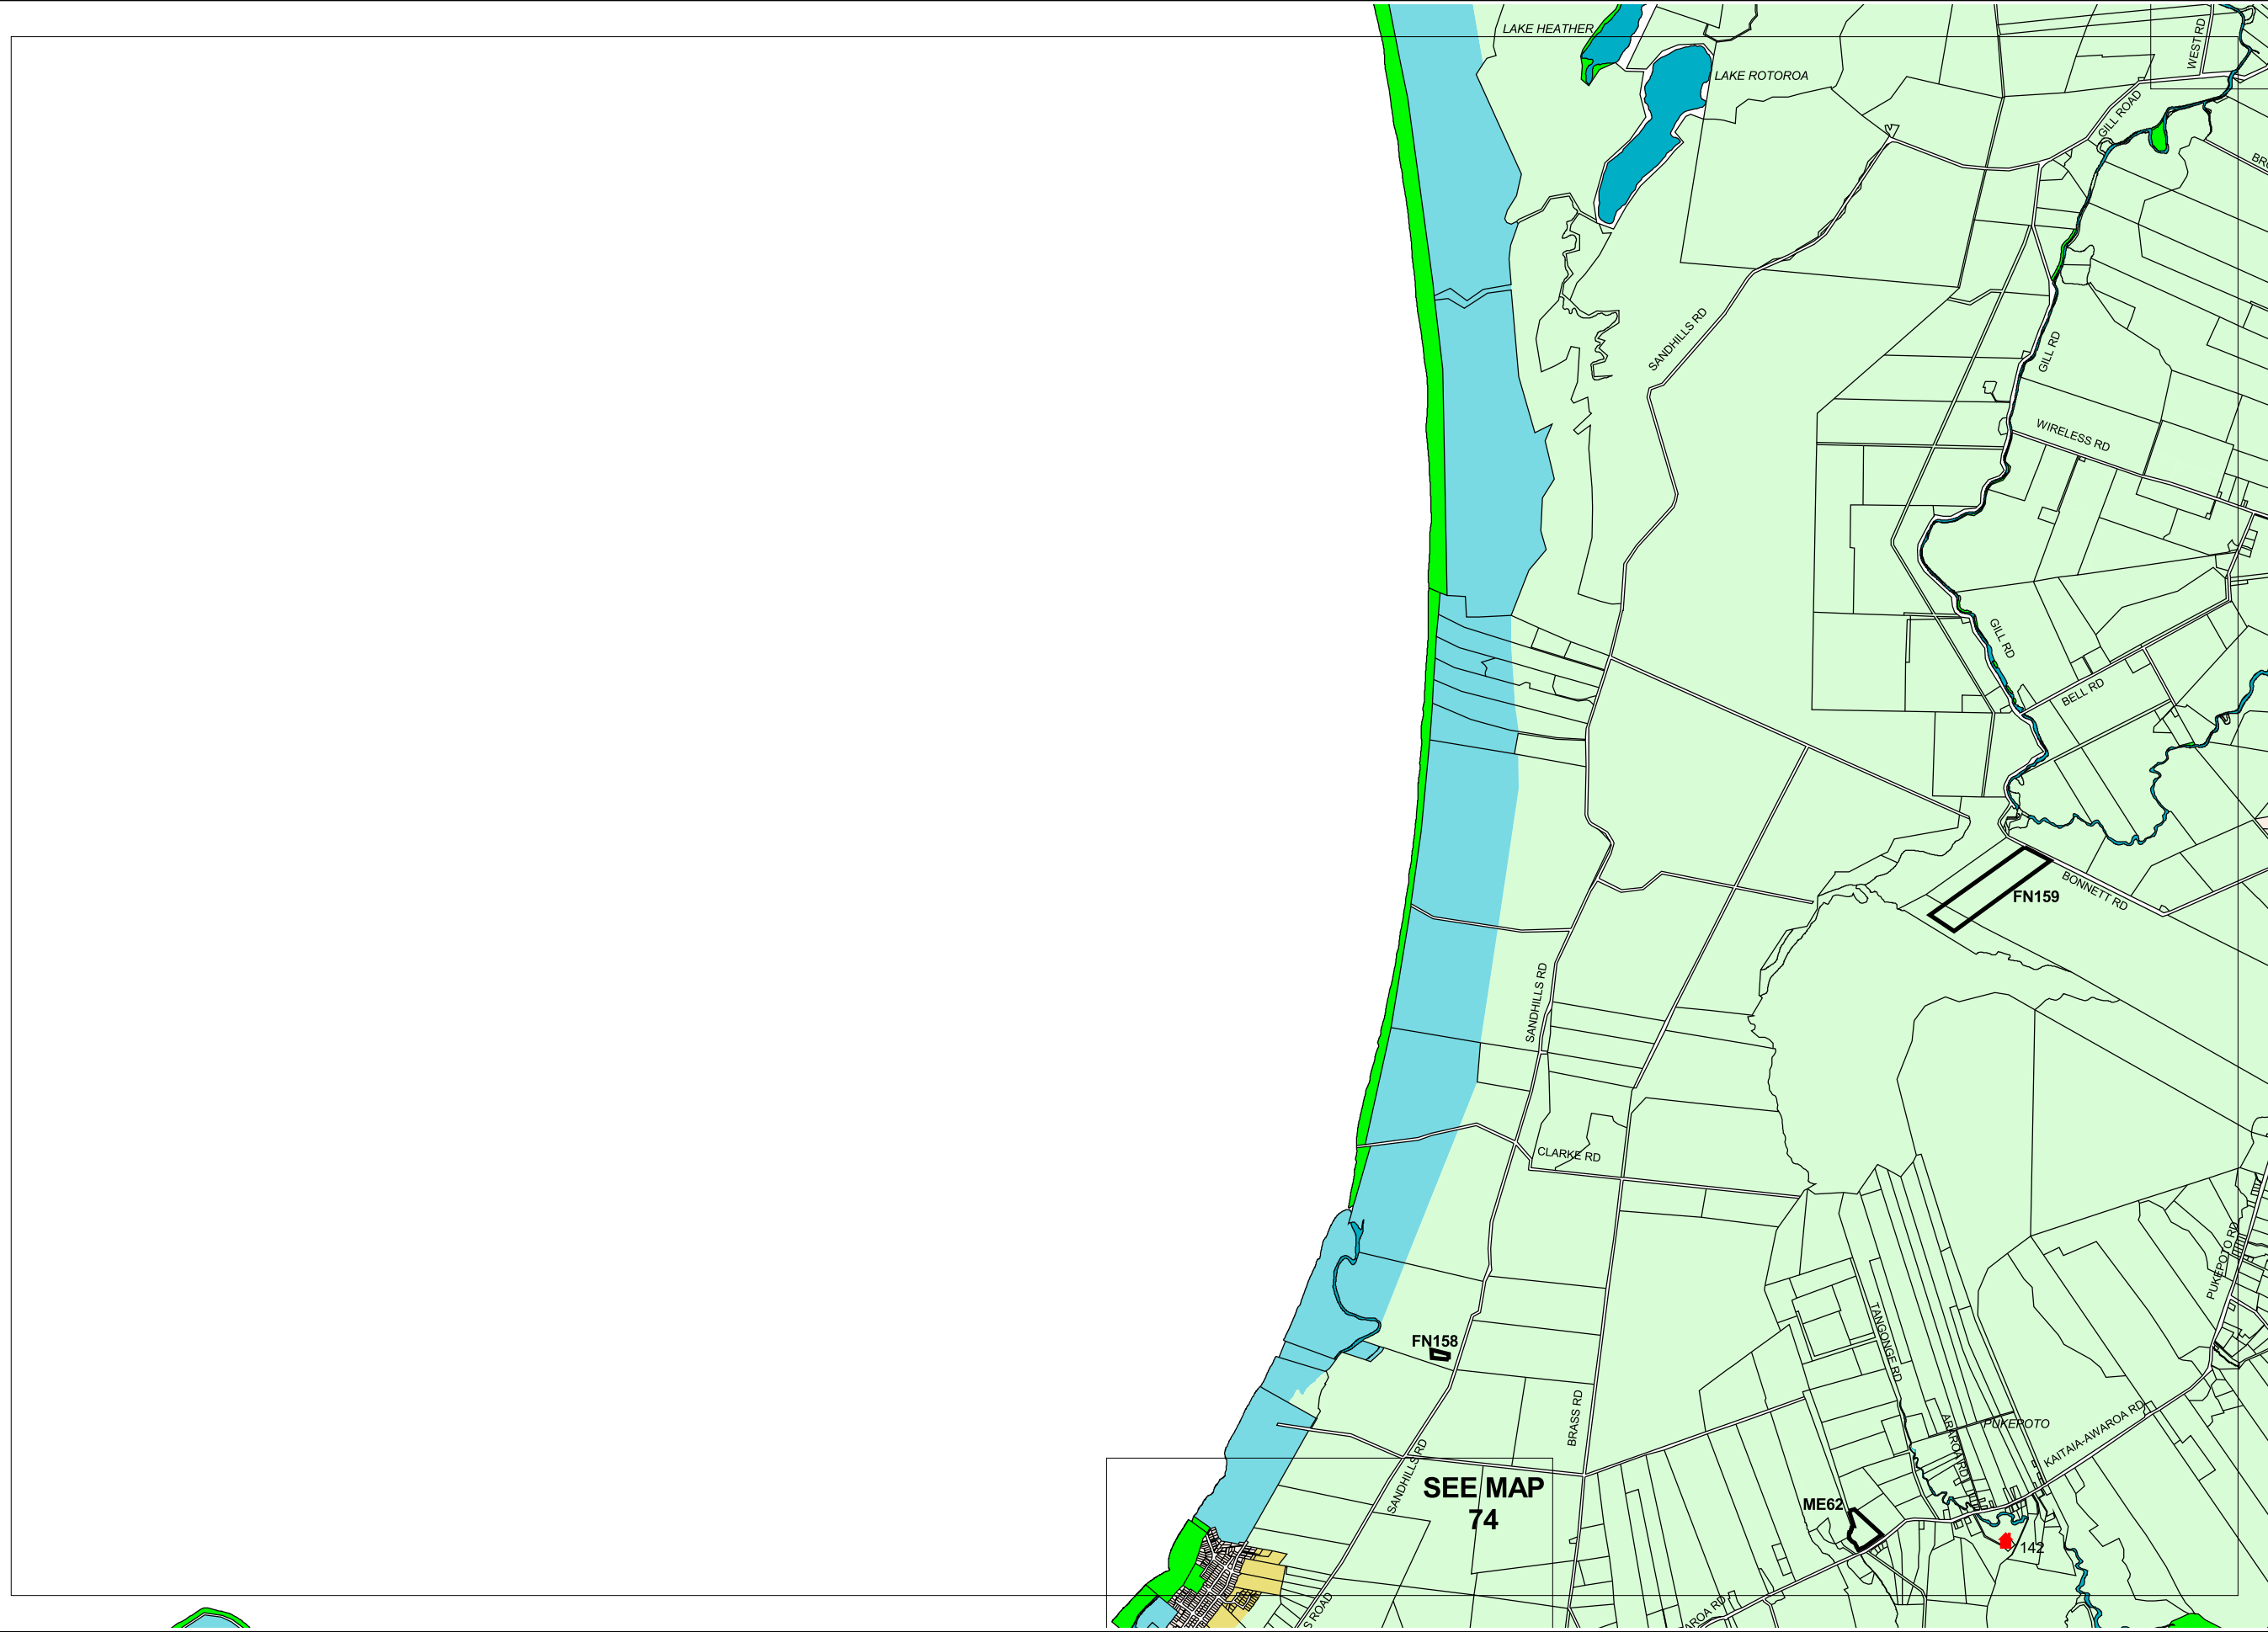

LINZs DCDB Digital Licence No AK3501. Crown Copyright Reserved Nov 2012

- Zone**
- Conservation
 - Coastal Living
 - Coastal Residential
 - General Coastal
 - Lakes and Rivers
 - Residential
 - Recreational Activities
 - Rural Production
 - Road
 - Coastal Marine
 - Designations
 - Historic Site

Note :-
Roads carry the same zoning as the adjoining land. If a boundary between zones follows a road, the zone boundary is located on the centreline of the formed road, or where unformed, the centreline of the legal road

13	14	15
18	19	20
24	25	26

Map Index

Map 18

DISCLAIMER
Considerable care has been taken to avoid errors and omissions, and the latest information has been included in these District Plan maps. However, even with the greatest care inaccuracies may occur and therefore the Far North District Council cannot accept any responsibility for such errors and omissions.