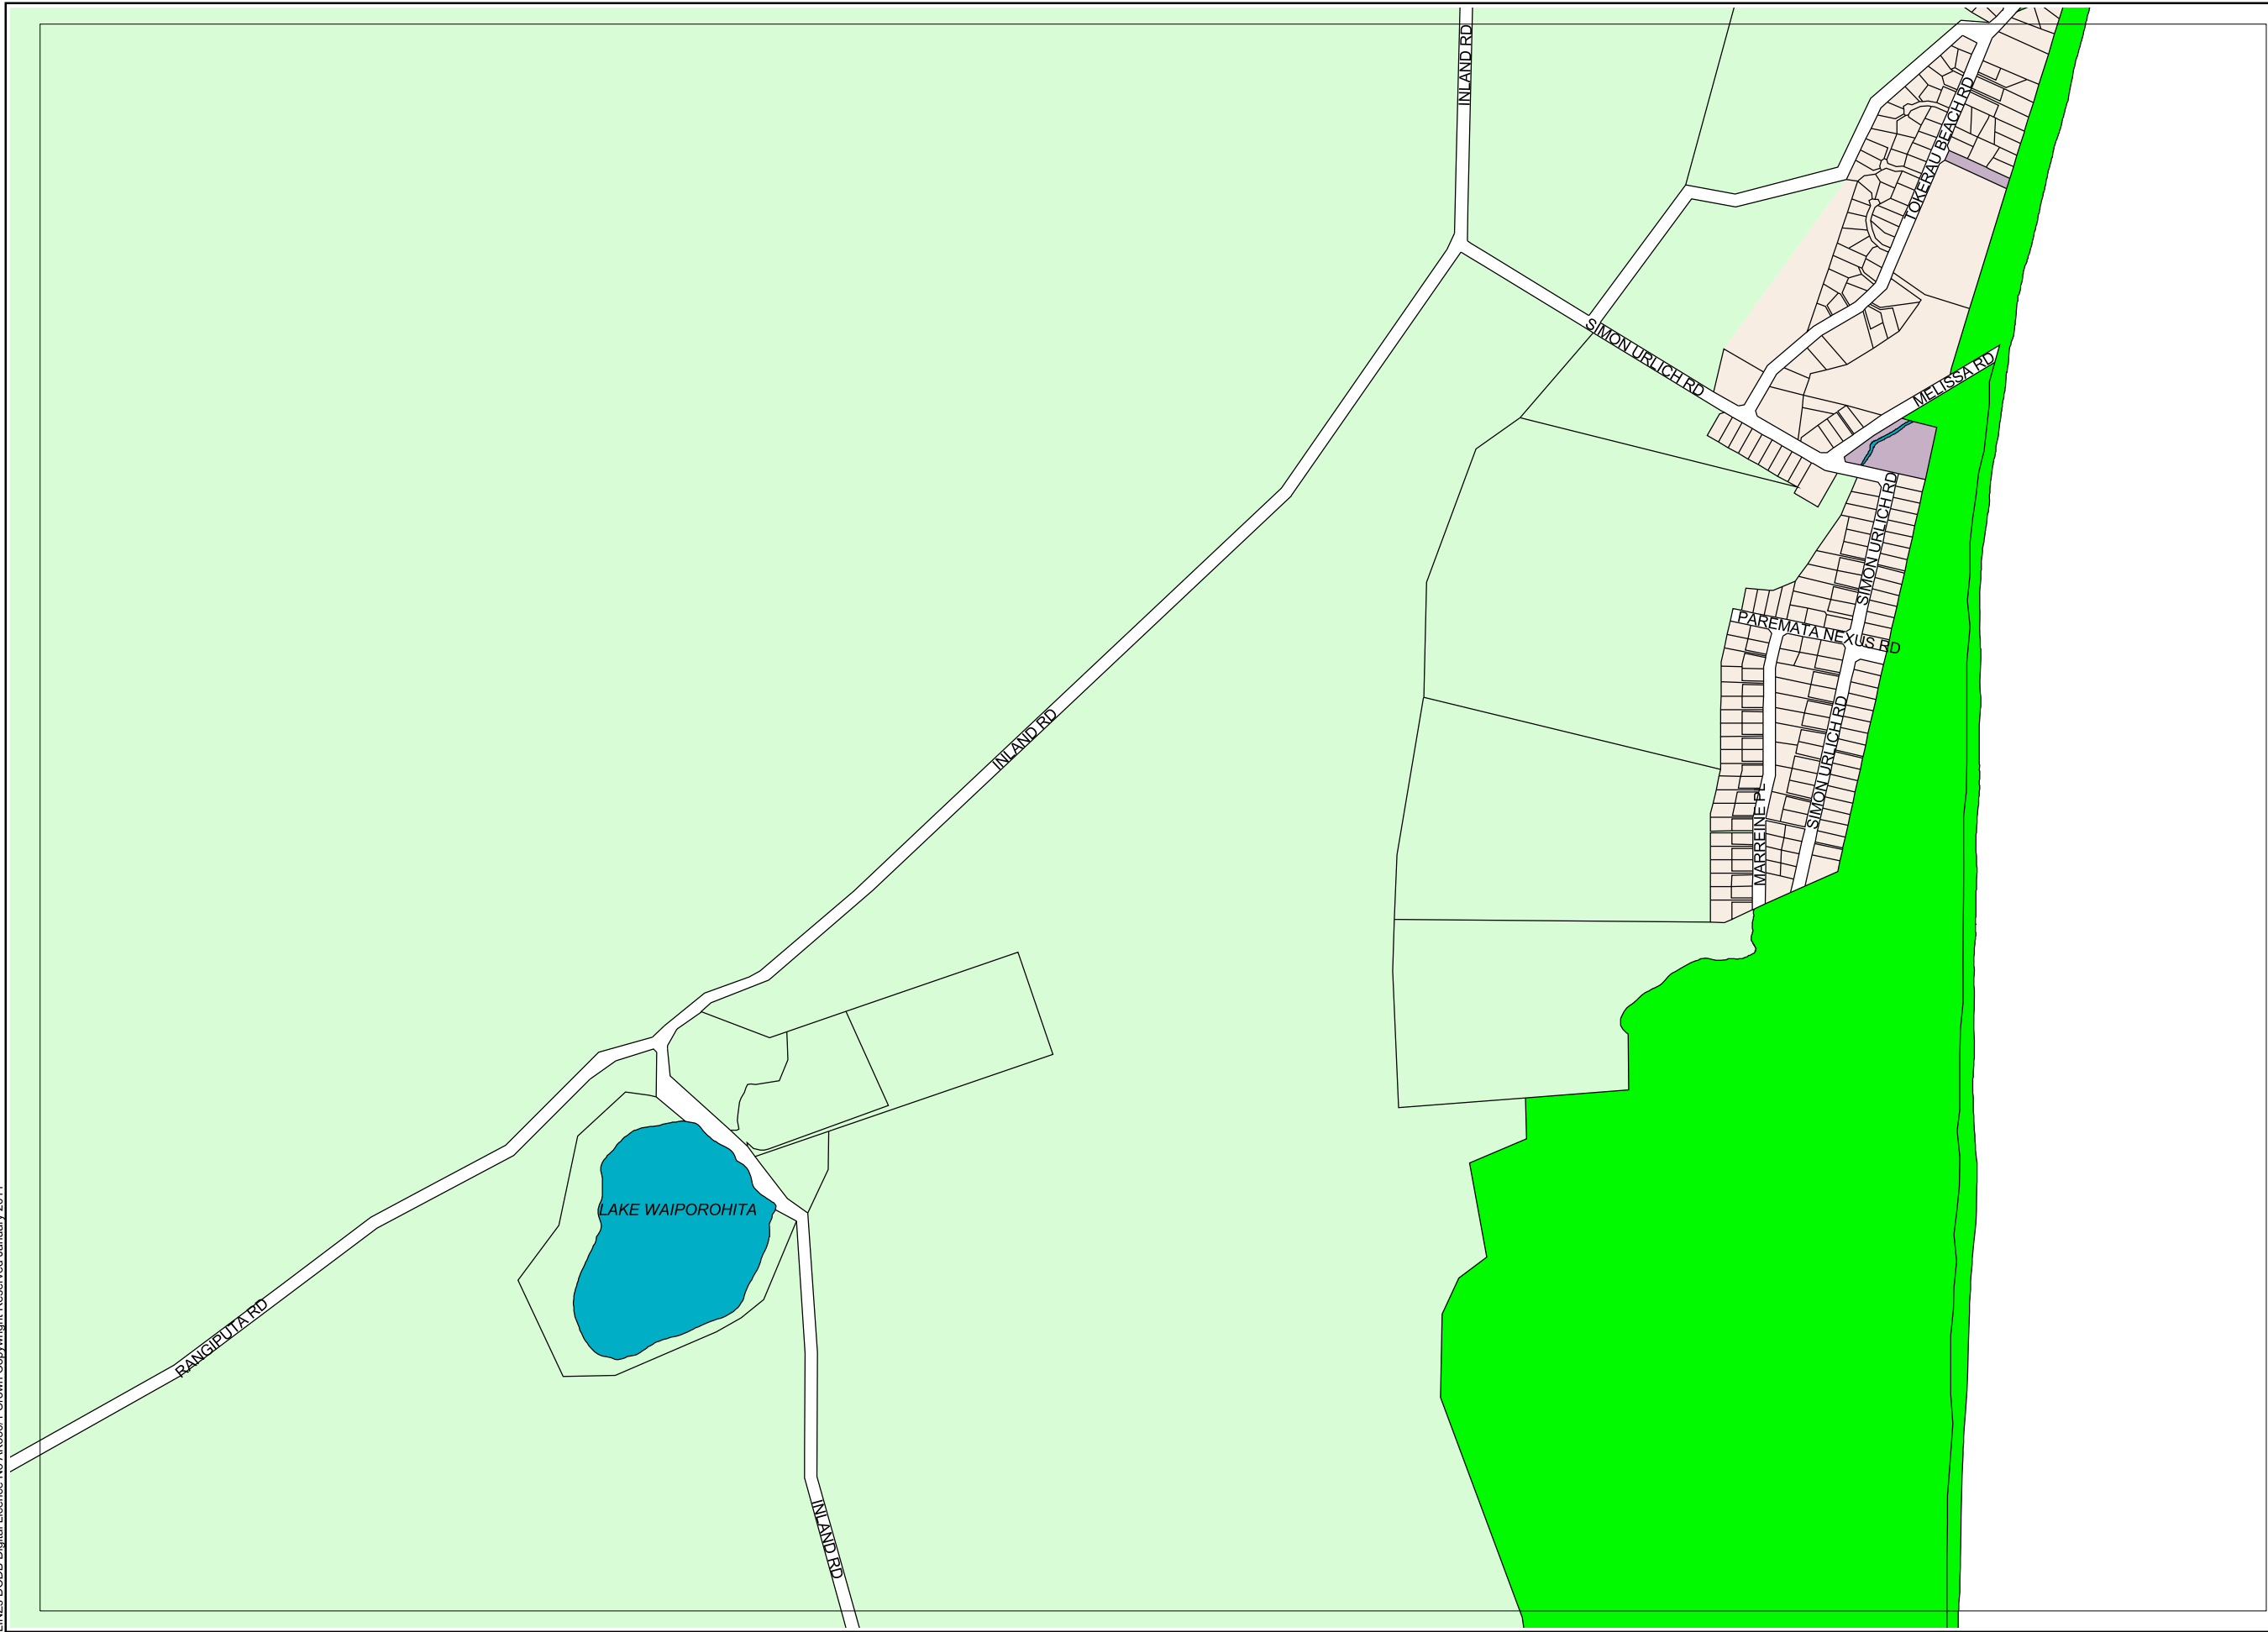

LINZs DCDB Digital Licence No AK35011 Crown Copyright Reserved January 2011

- Zone**
- Conservation
 - Lakes and Rivers
 - Residential
 - Recreational Activities
 - Rural Production
 - Road
 - Coastal Marine

Note :-
Roads carry the same zoning as the adjoining land. If a boundary between zones follows a road, the zone boundary is located on the centreline of the formed road, or where unformed, the centreline of the legal road

Map Index
Map 57
TOKERAU BEACH

DISCLAIMER

Considerable care has been taken to avoid errors and omissions, and the latest information has been included in these District Plan maps. However, even with the greatest care inaccuracies may occur and therefore the Far North District Council cannot accept any responsibility for such errors and omissions.