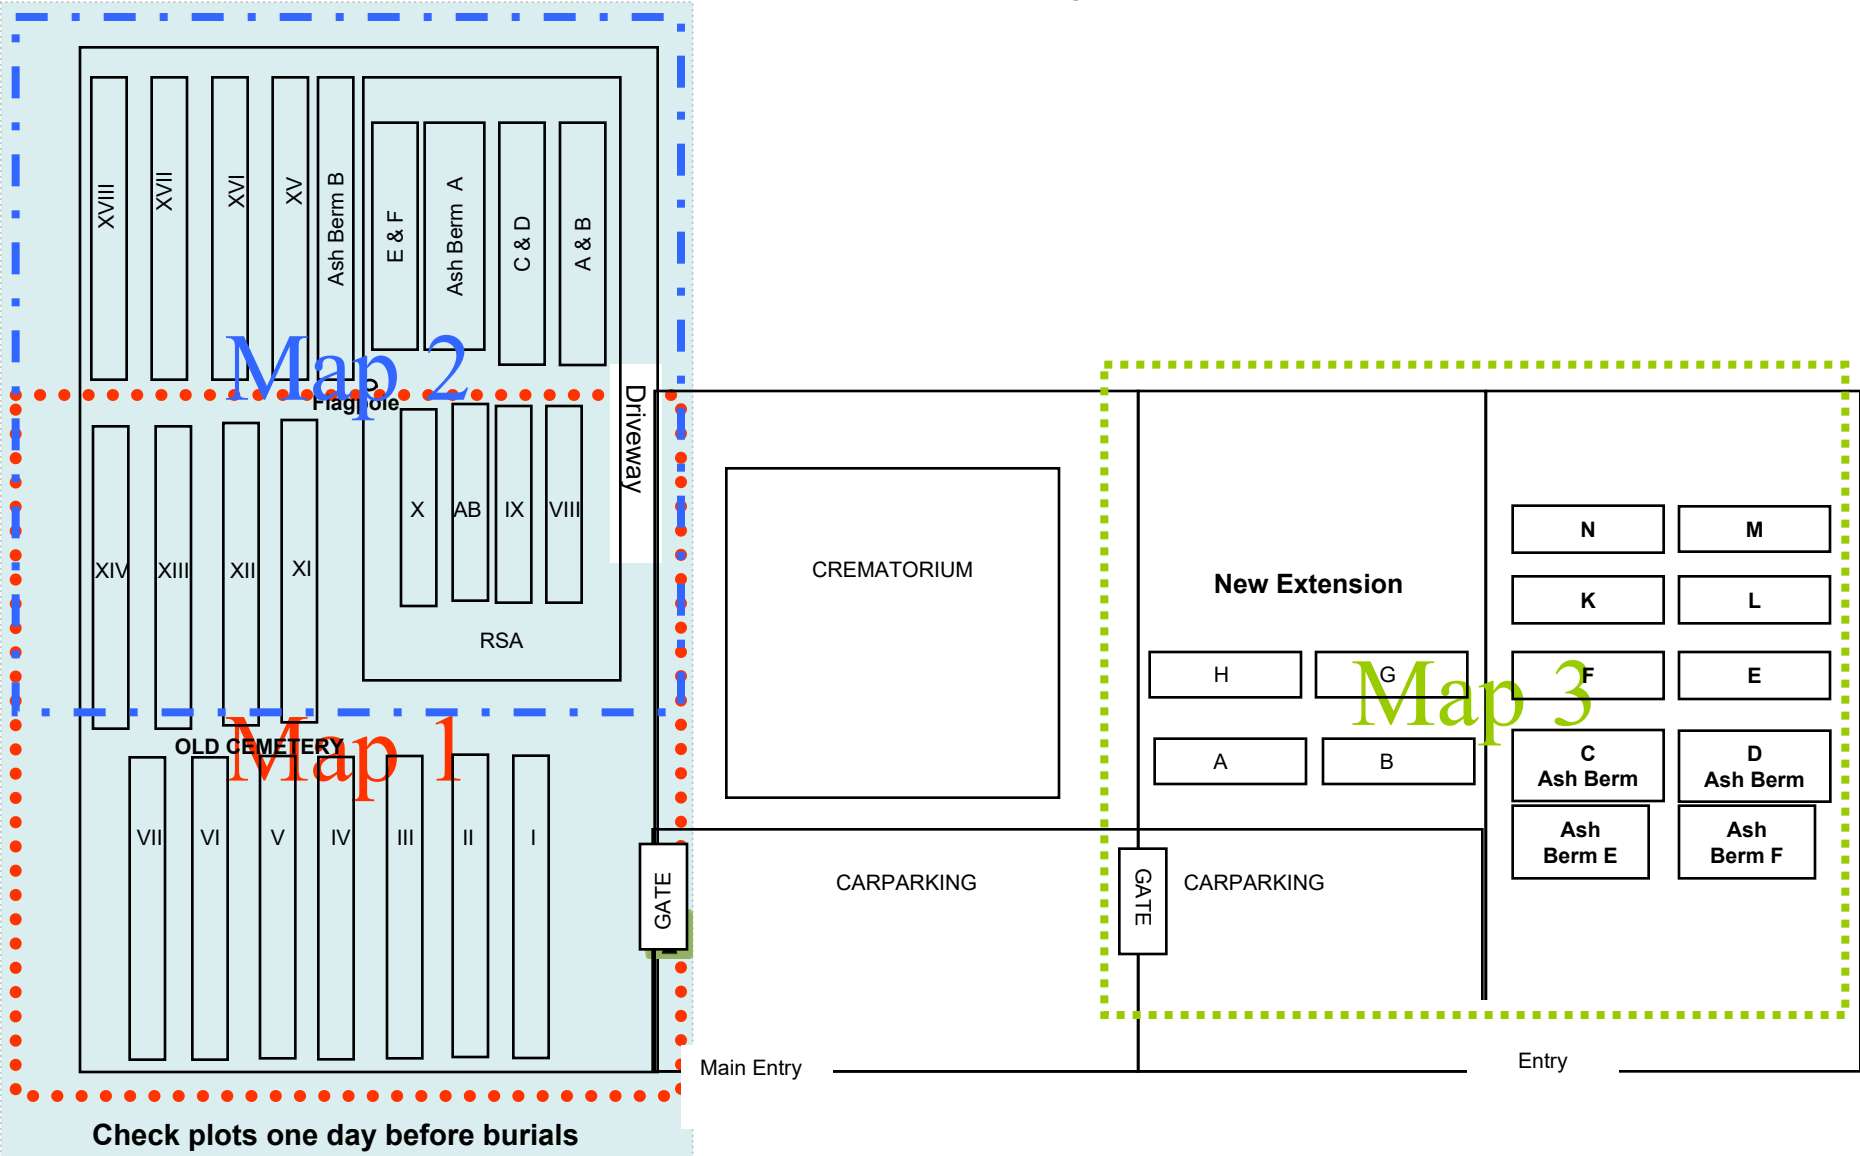

Kerikeri (Wiroa) Cemetery - Overview

Check plots one day before burials

Kerikeri & Airport

Okaihau

Wiroa Road

KERIKERI (WIROA ROAD) CEMETERY Old Cemetery area (on Eastern side of Crematorium)

↑
Cont'd on map 2

Block XIII

32	16
31	15
30	14
29	13
28	12
27	11
26	10
25	9
24	8
23	7
22	6
21	5
20	4
19	3
18	2
17	1
17a	1a
17b	1b

Block XII

32	16
31	15
30	14
29	13
28	12
27	11
26	10
25	9
24	8
23	7
22	6
21	5
20	4
19	3
18	2
17	1

Block XI

32	16
31	15
30	14
29	13
28	12
27	11
26	10
25	9
24	8
23	7
22	6
21	5
20	4
19	3
18	2
17	1

MAP 1.

DETAILS ON MAP 2

Block X	Block AB	Block IX	Block VIII
32	16	32	16
31	15	31	15
30	14	30	14
29	13	29	13
28	12	28	12
27	11	27	11
26	10	26	10
25	9	25	9
24	8	24	8
23	7	23	7
22	6	22	6
21	5	21	5
20	4	20	4
19	3	19	3
18	2	18	2

RSA Section

Continues on map 2

Driveway

Gate

Block VII

32	16
31	15
30	14
29	13
28	12
27	11
26	10
25	9
24	8
23	7
22	6
21	5
20	4
19	3
18	2
17	1

Block VI

32	16
31	15
30	14
29	13
28	12
27	11
26	10
25	9
24	8
23	7
22	6
21	5
20	4
19	3
18	2
17	1

Block V

32	16
31	15
30	14
29	13
28	12
27	11
26	10
25	9
24	8
23	7
22	6
21	5
20	4
19	3
18	2
17	1

Block IV

32	16
31	15
30	14
29	13
28	12
27	11
26	10
25	9
24	8
23	7
22	6
21	5
20	4
19	3
18	2
17	1

Block III

32	16
31	15
30	14
29	13
28	12
27	11
26	10
25	9
24	8
23	7
22	6
21	5
20	4
19	3
18	2
17	1

Block II

32	16
31	15
30	14
29	13
28	12
27	11
26	10
25	9
24	8
23	7
22	6
21	5
20	4
19	3
18	2
17	1

Block I

32	16
31	15
30	14
29	13
28	12
27	11
26	10
25	9
24	8
23	7
22	6
21	5
20	4
19	3
18	2
17	1

New Extension on other side of Crematorium →

Wiroa Road