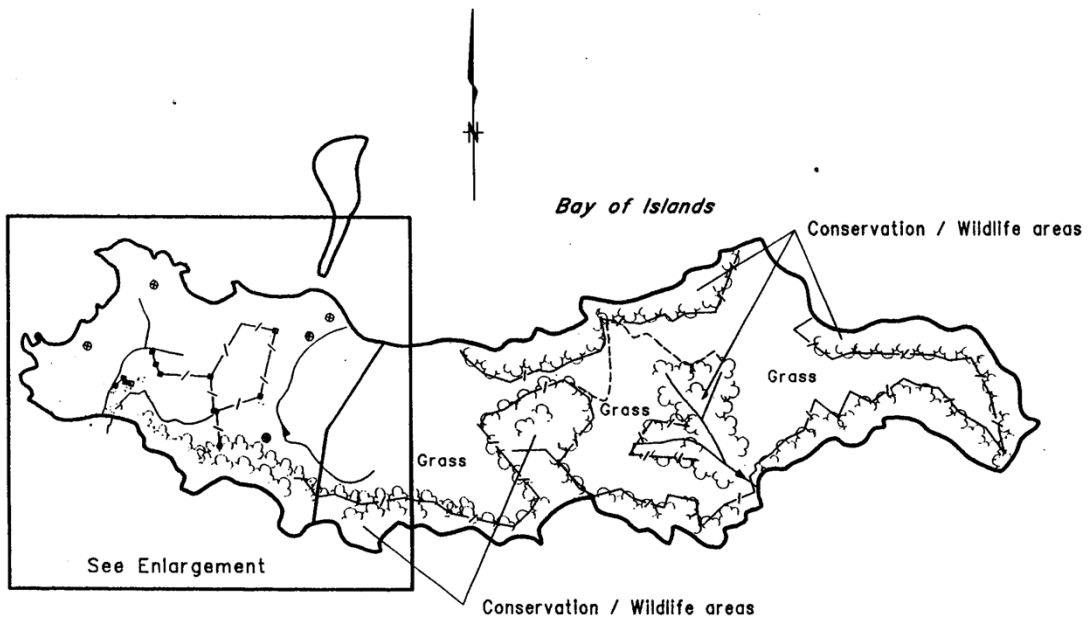

MOTUROA ISLAND DEVELOPMENT PLAN

Prepared by: Thomson & King Surveyors - Paihia

Scale 1 : 12,500

MOTUROA ISLAND
Wildlife Refuge Gaz. 1960p494

Prepared by: Thomson & King Surveyors - Paihia