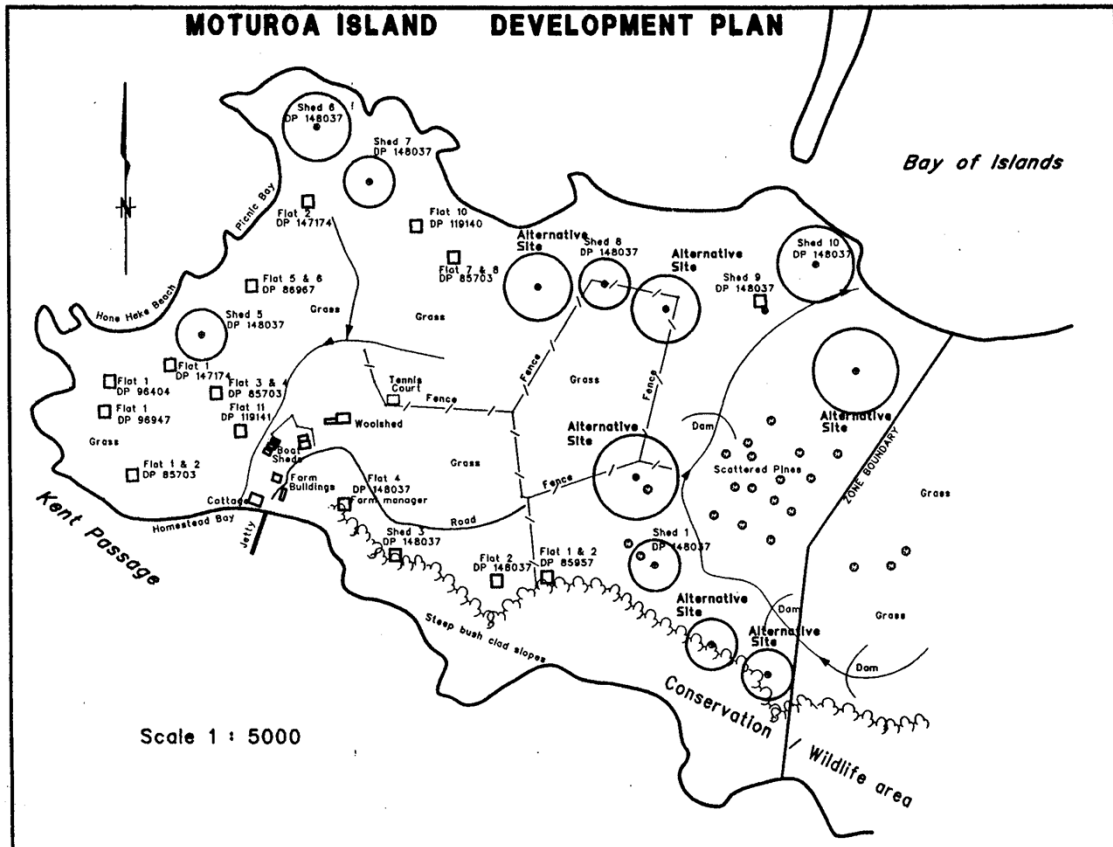

MOTUROA ISLAND DEVELOPMENT PLAN

Prepared by: Thomson & King Surveyors - Paihia

Scale 1 : 12,500

MOTUROA ISLAND
Wildlife Refuge Gaz. 1960p494

Prepared by: Thomson & King Surveyors - Paihia