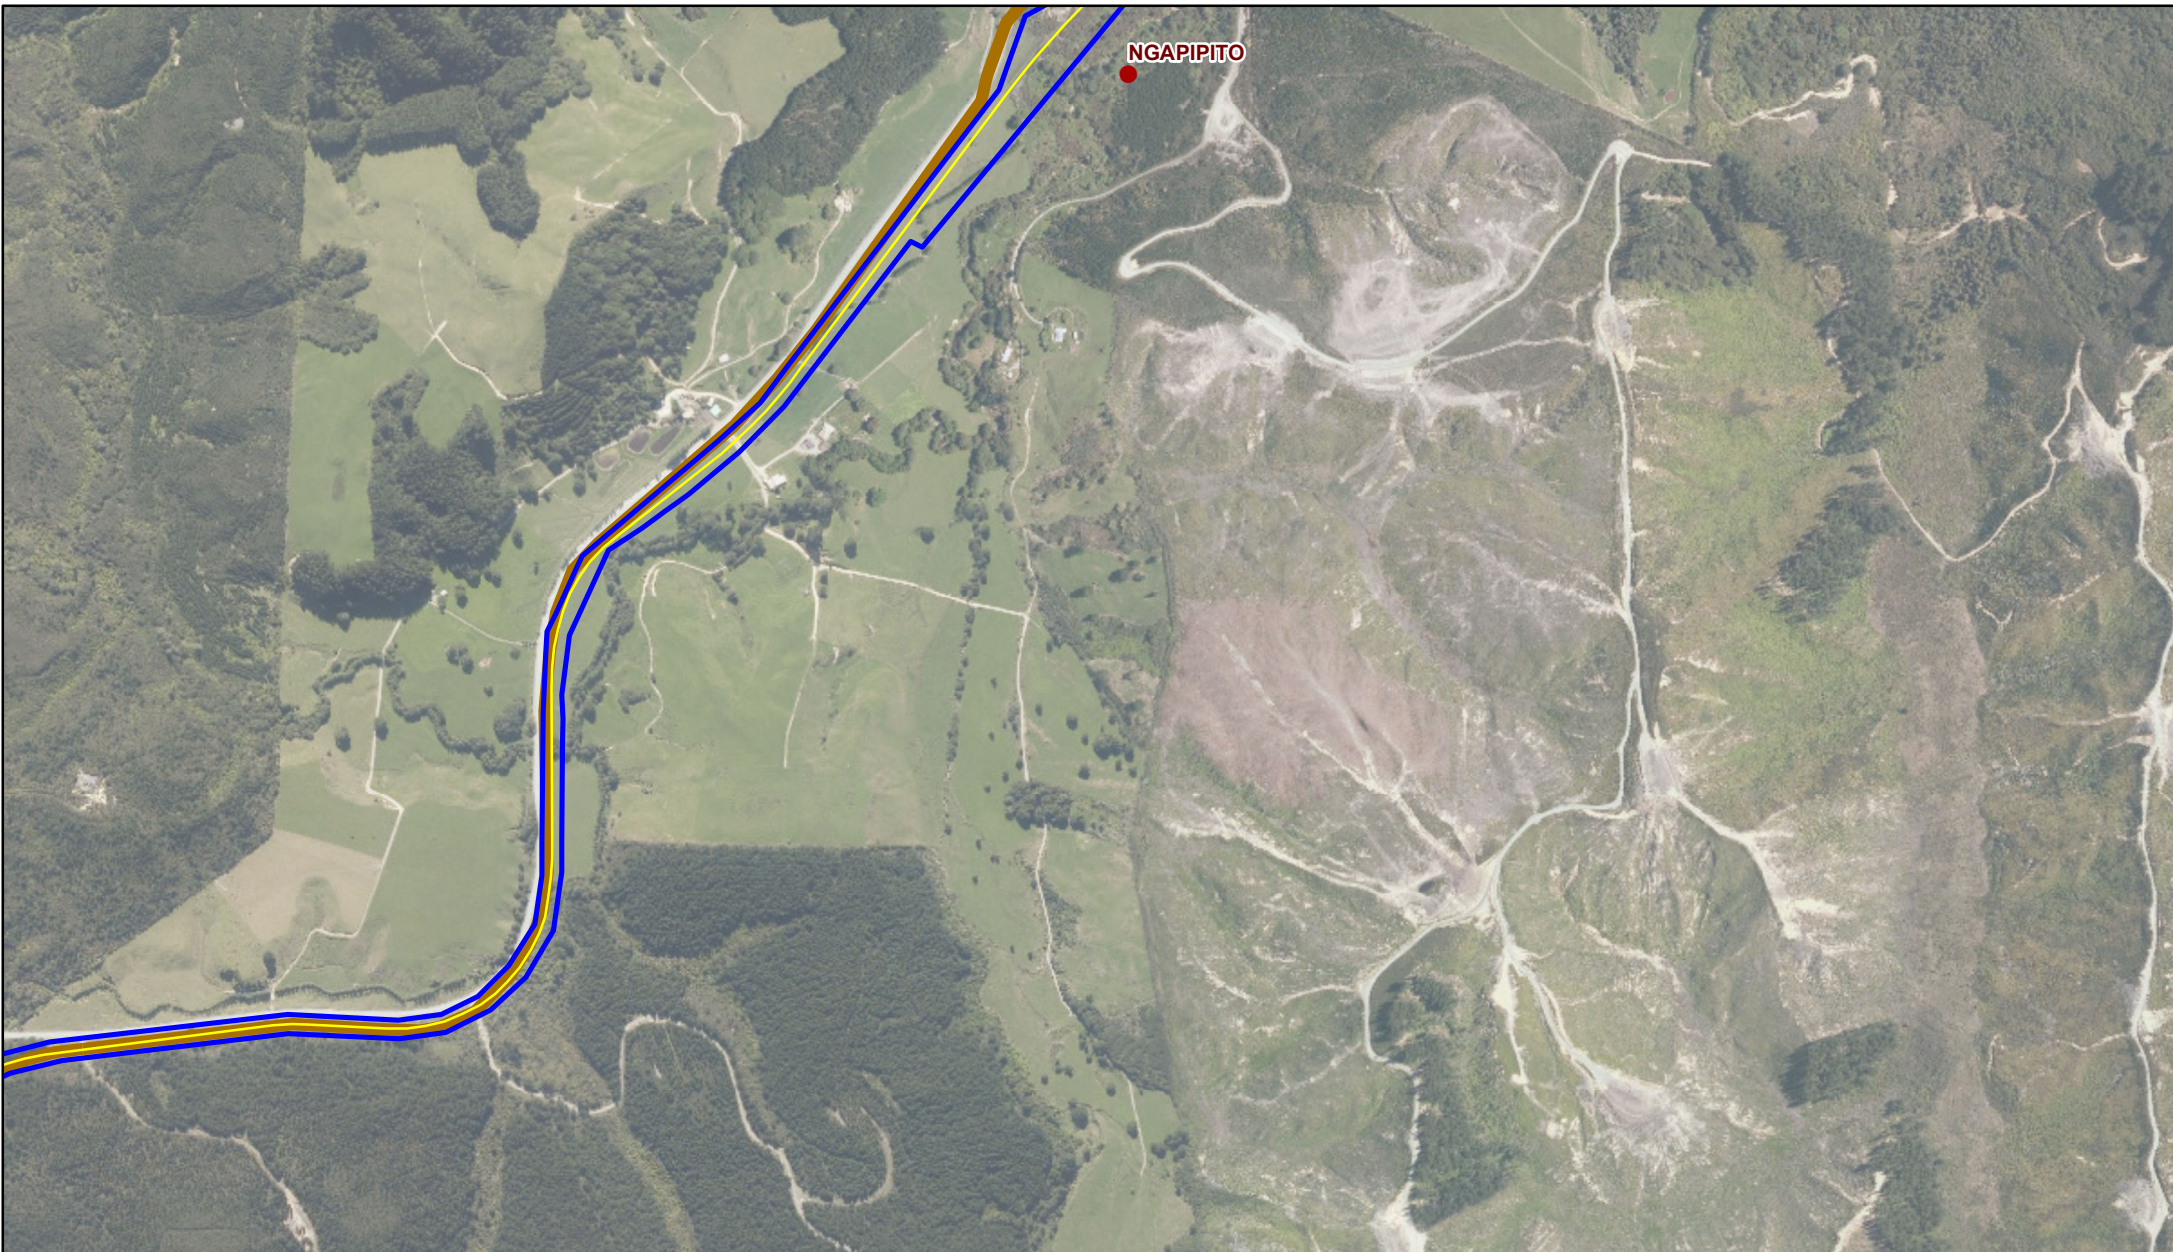

Key

- Kiwirail stations
- Okaihau Branch
- Designation
- Shared Trail

**Kiwirail Designation Map
Far North District
Sheet 14 of 27**

KiwiRail

A4
1:10,000