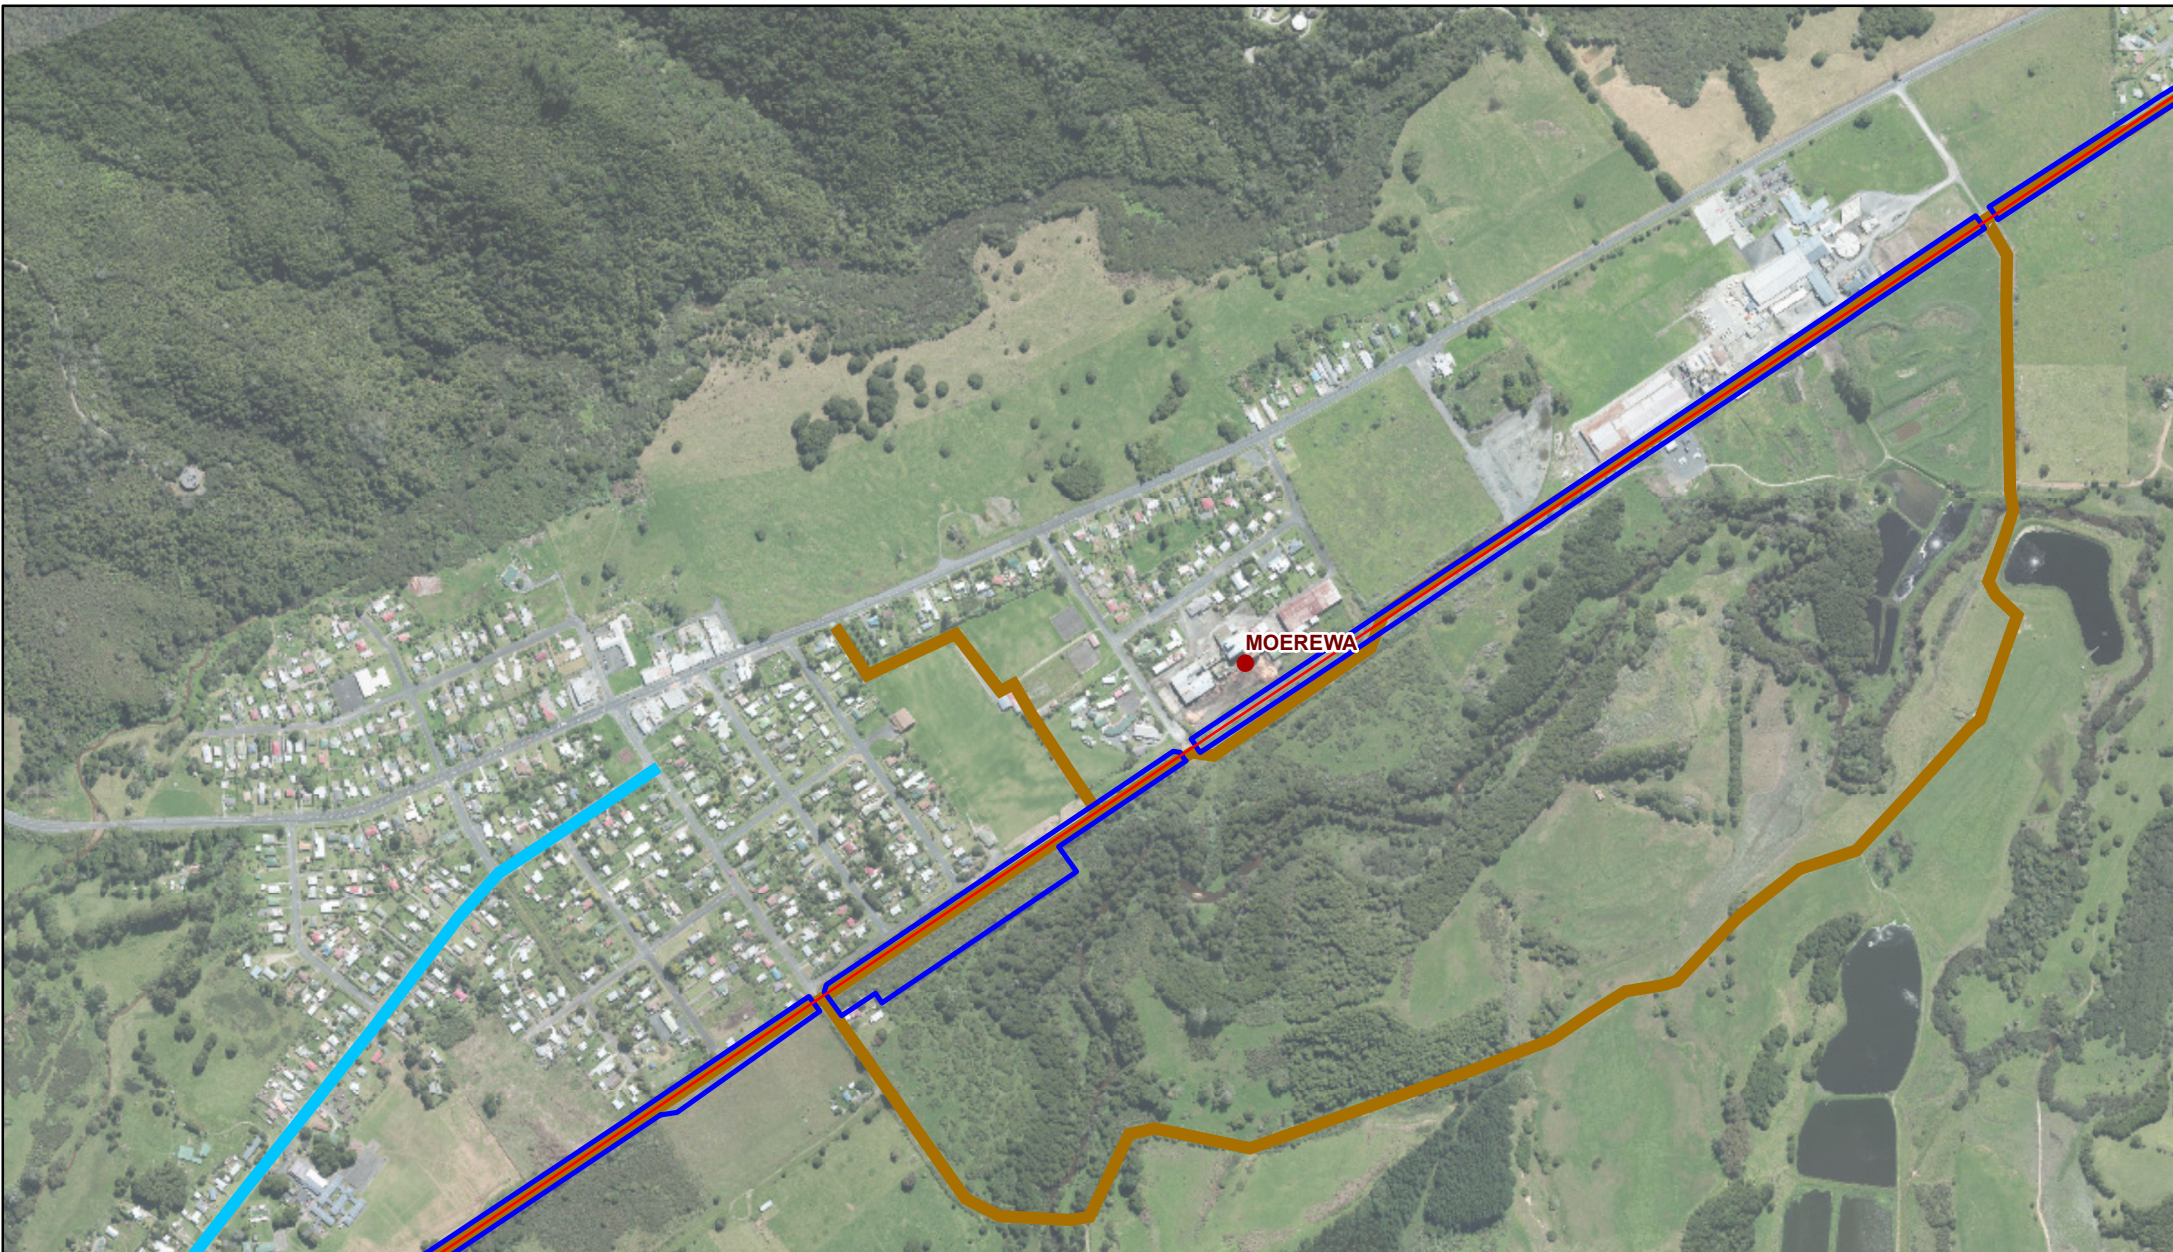

**Kiwirail Designation Map**  
**Far North District**  
**Sheet 19 of 27**

Kiwirail

  
 A4  
 1:10,000

19/11/2024

Copyright © KiwiRail  
 LINZ data licensed under CC BY 3.0 NZ <http://data.linz.govt.nz>  
 © OpenStreetMap contributors  
 The information displayed here is indicative only  
 This data is made available in good faith but its accuracy or completeness is not guaranteed