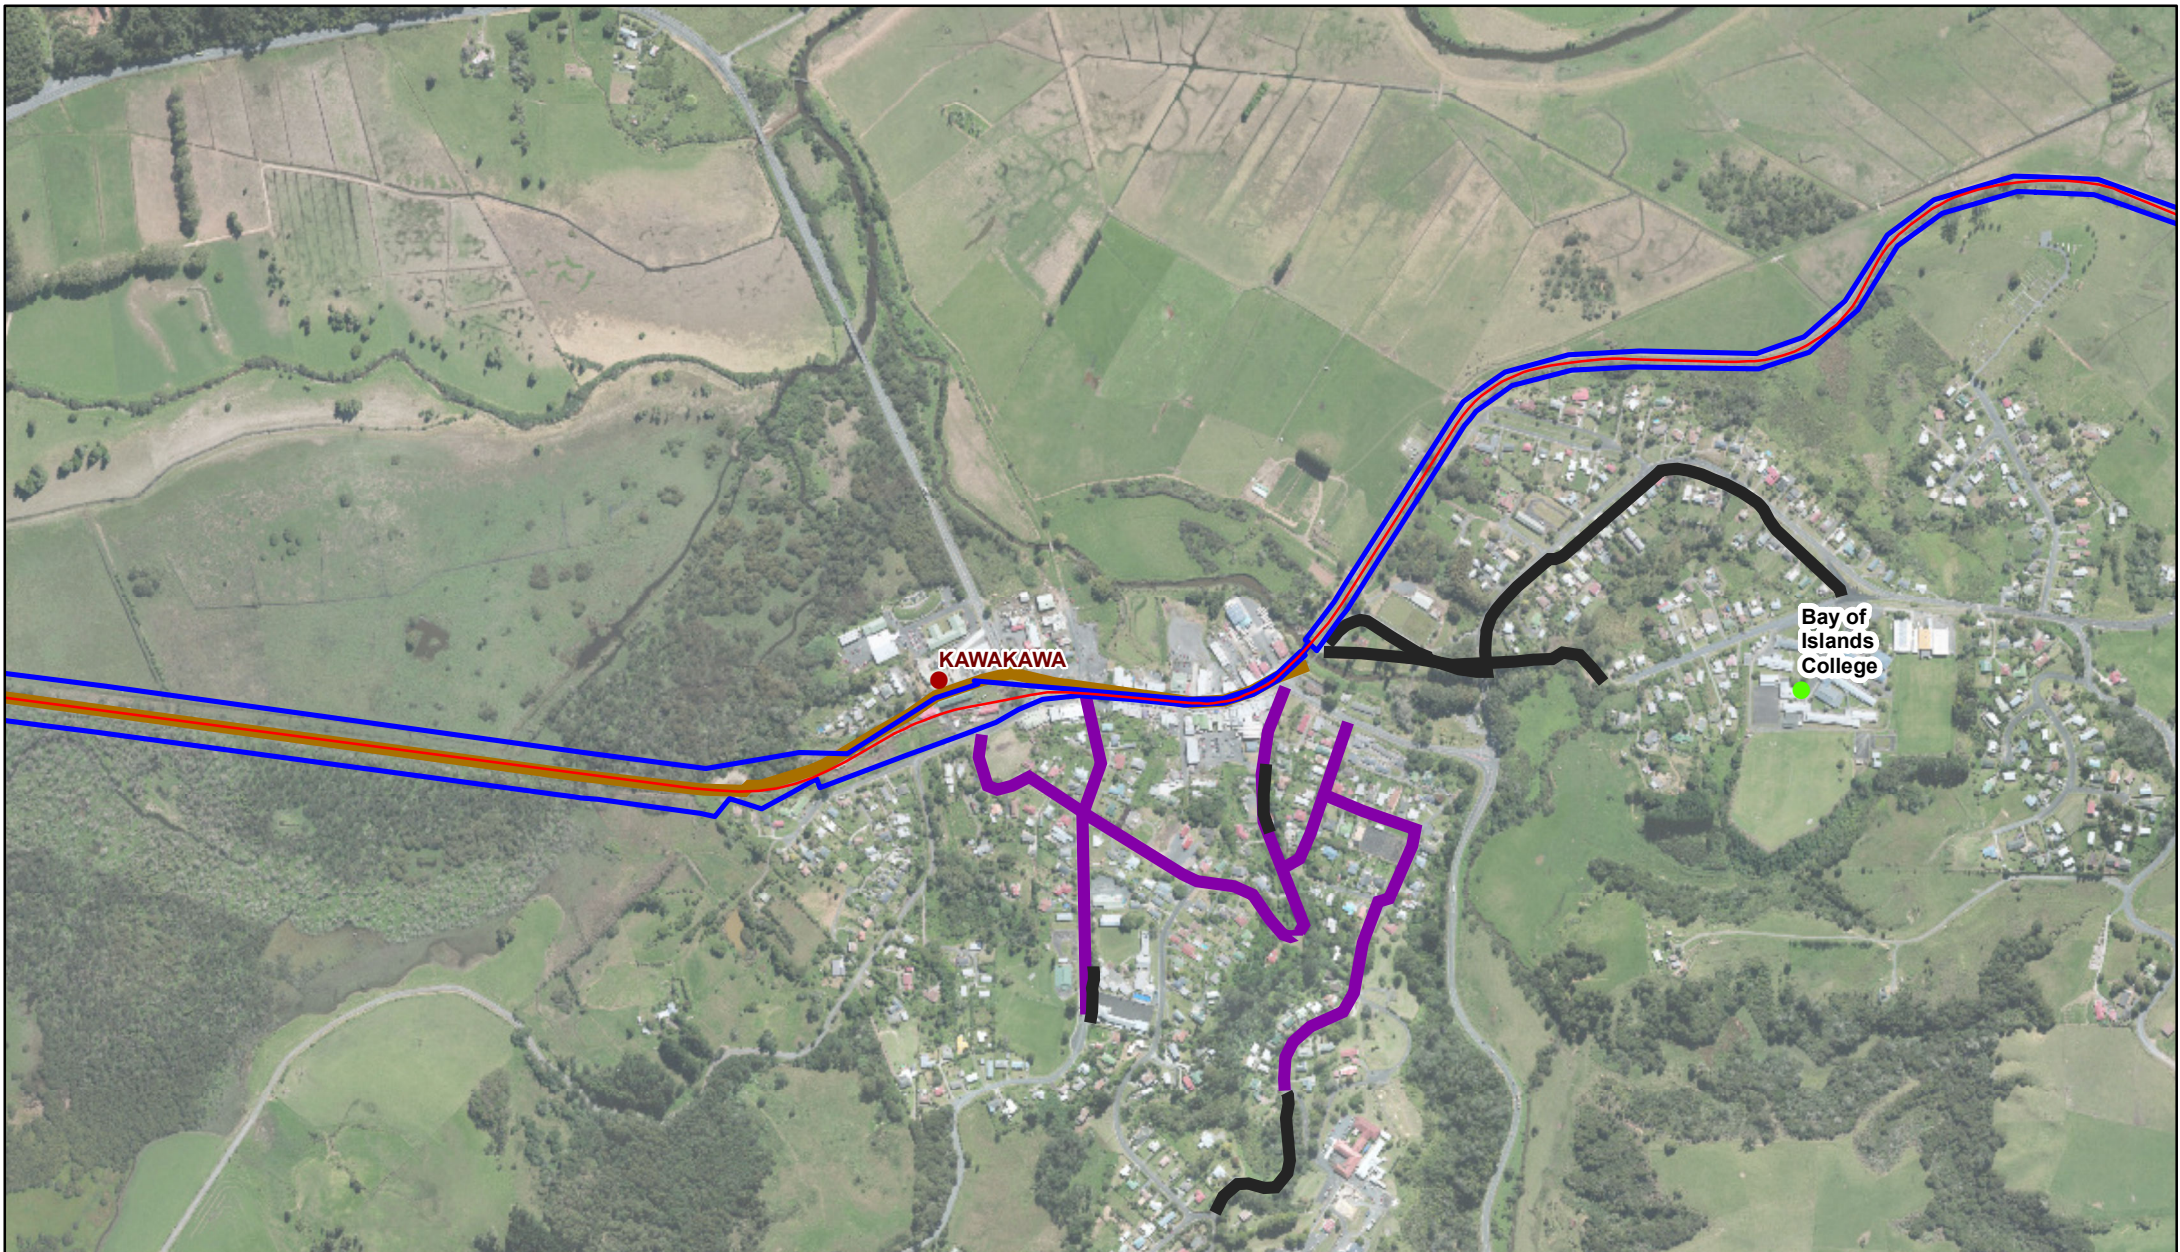

**Key**

-  Designation
-  North Auckland Line
-  Shared Trail

**Kiwirail Designation Map  
Far North District  
Sheet 21 of 27**

A4

1:10,000

19/11/2024

Copyright © KiwiRail  
 LINZ data licensed under CC BY 3.0 NZ <http://data.linz.govt.nz>  
 © OpenStreetMap contributors  
 The information displayed here is indicative only  
 This data is made available in good faith but its accuracy or completeness is not guaranteed