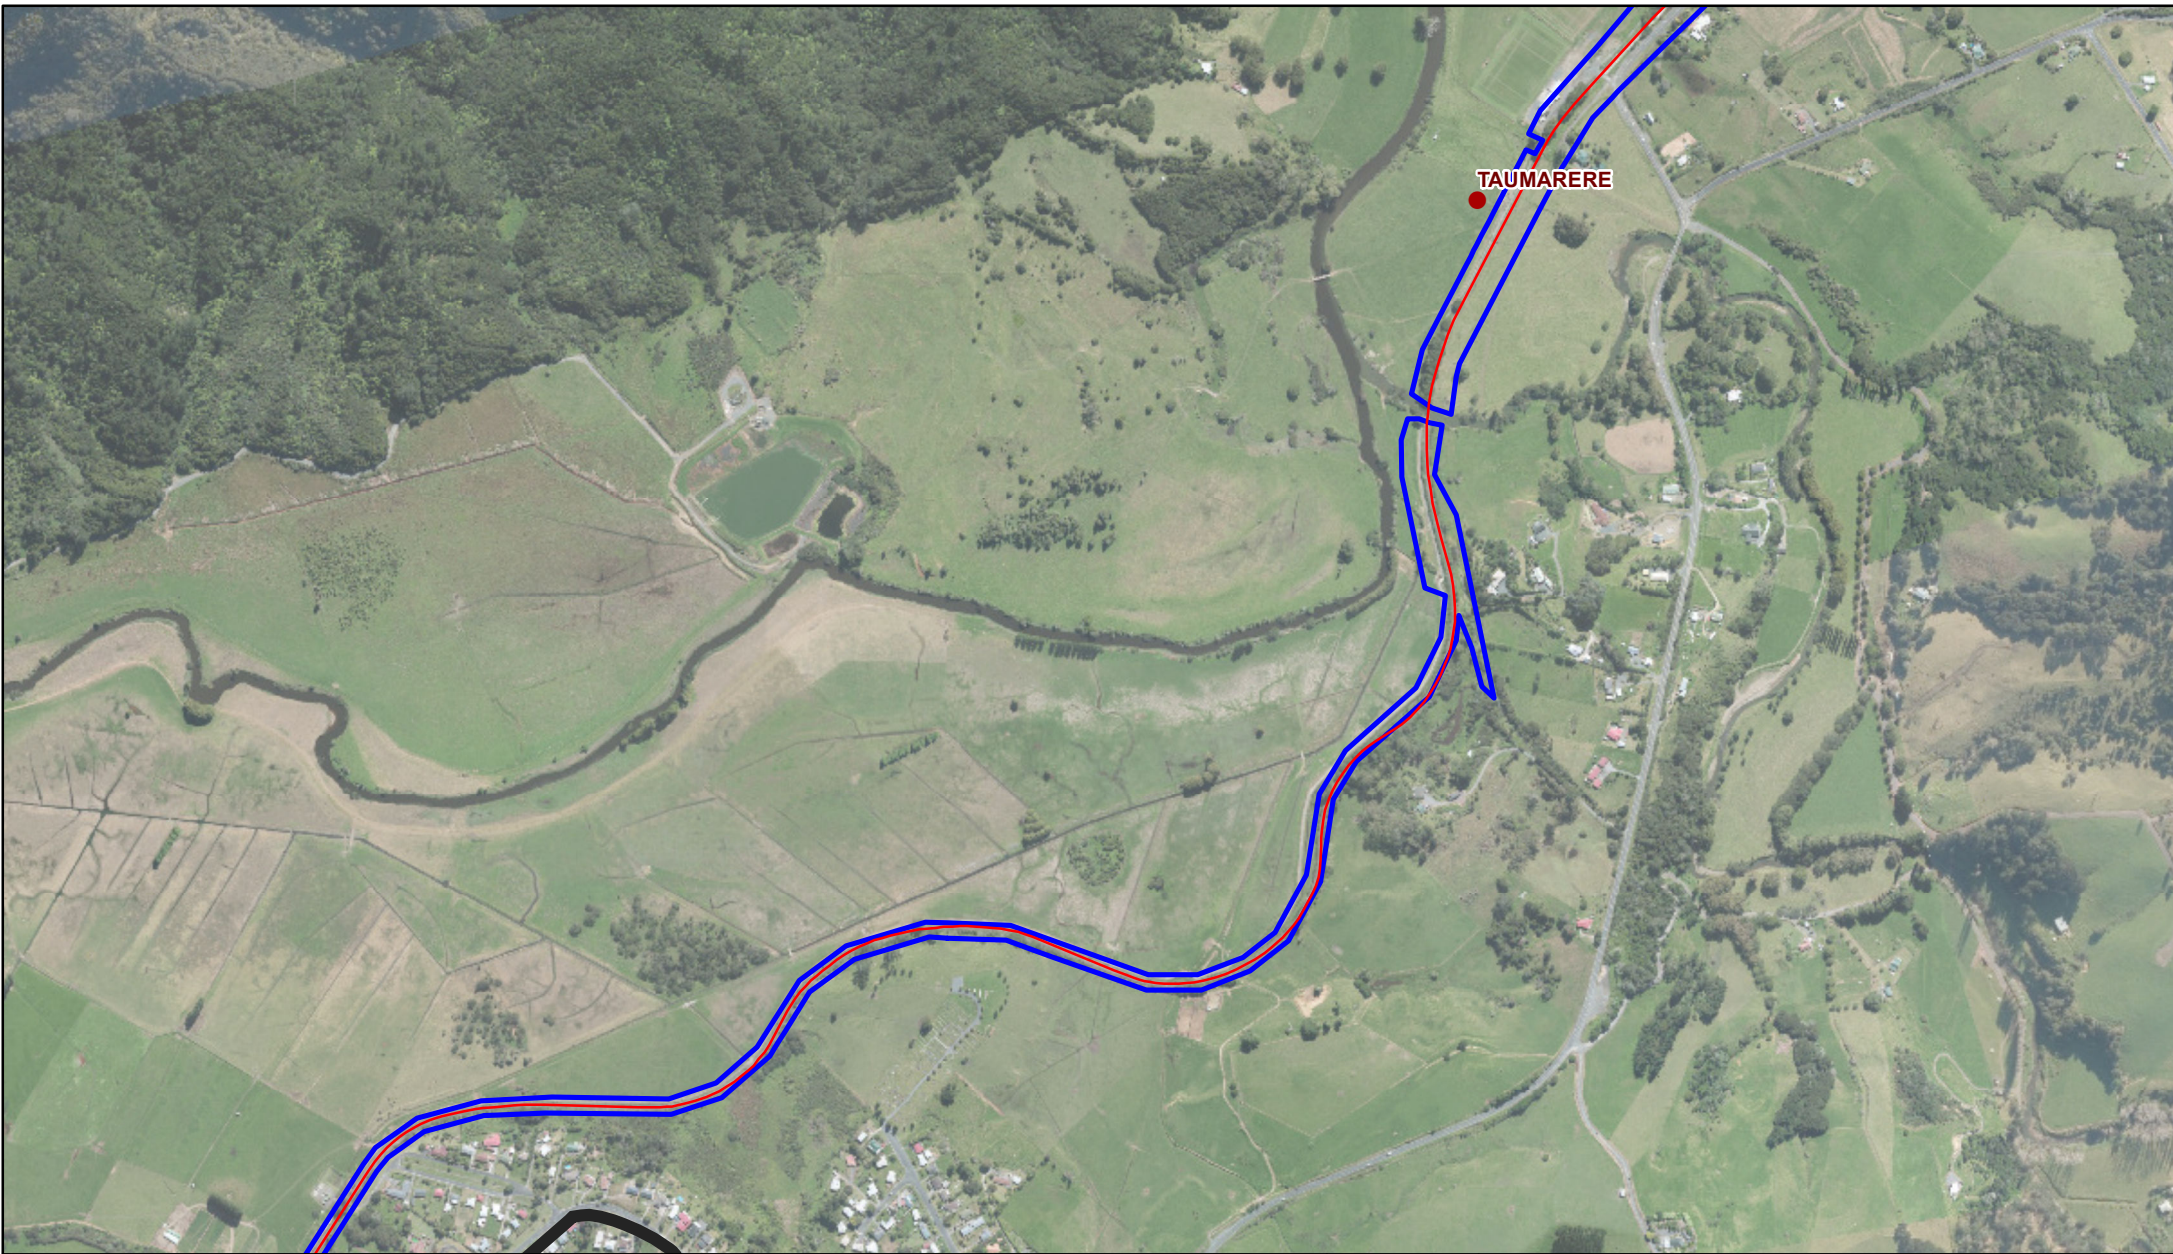

TAUMARERE

Key

Kiwirail stations

North Auckland Line

Designation

Footpath

**Kiwirail Designation Map
Far North District
Sheet 23 of 27**

A4

1:10,000

19/11/2024

Copyright © KiwiRail
LINZ data licensed under CC BY 3.0 NZ <http://data.linz.govt.nz>
© OpenStreetMap contributors
The information displayed here is indicative only
This data is made available in good faith but its accuracy or completeness is not guaranteed