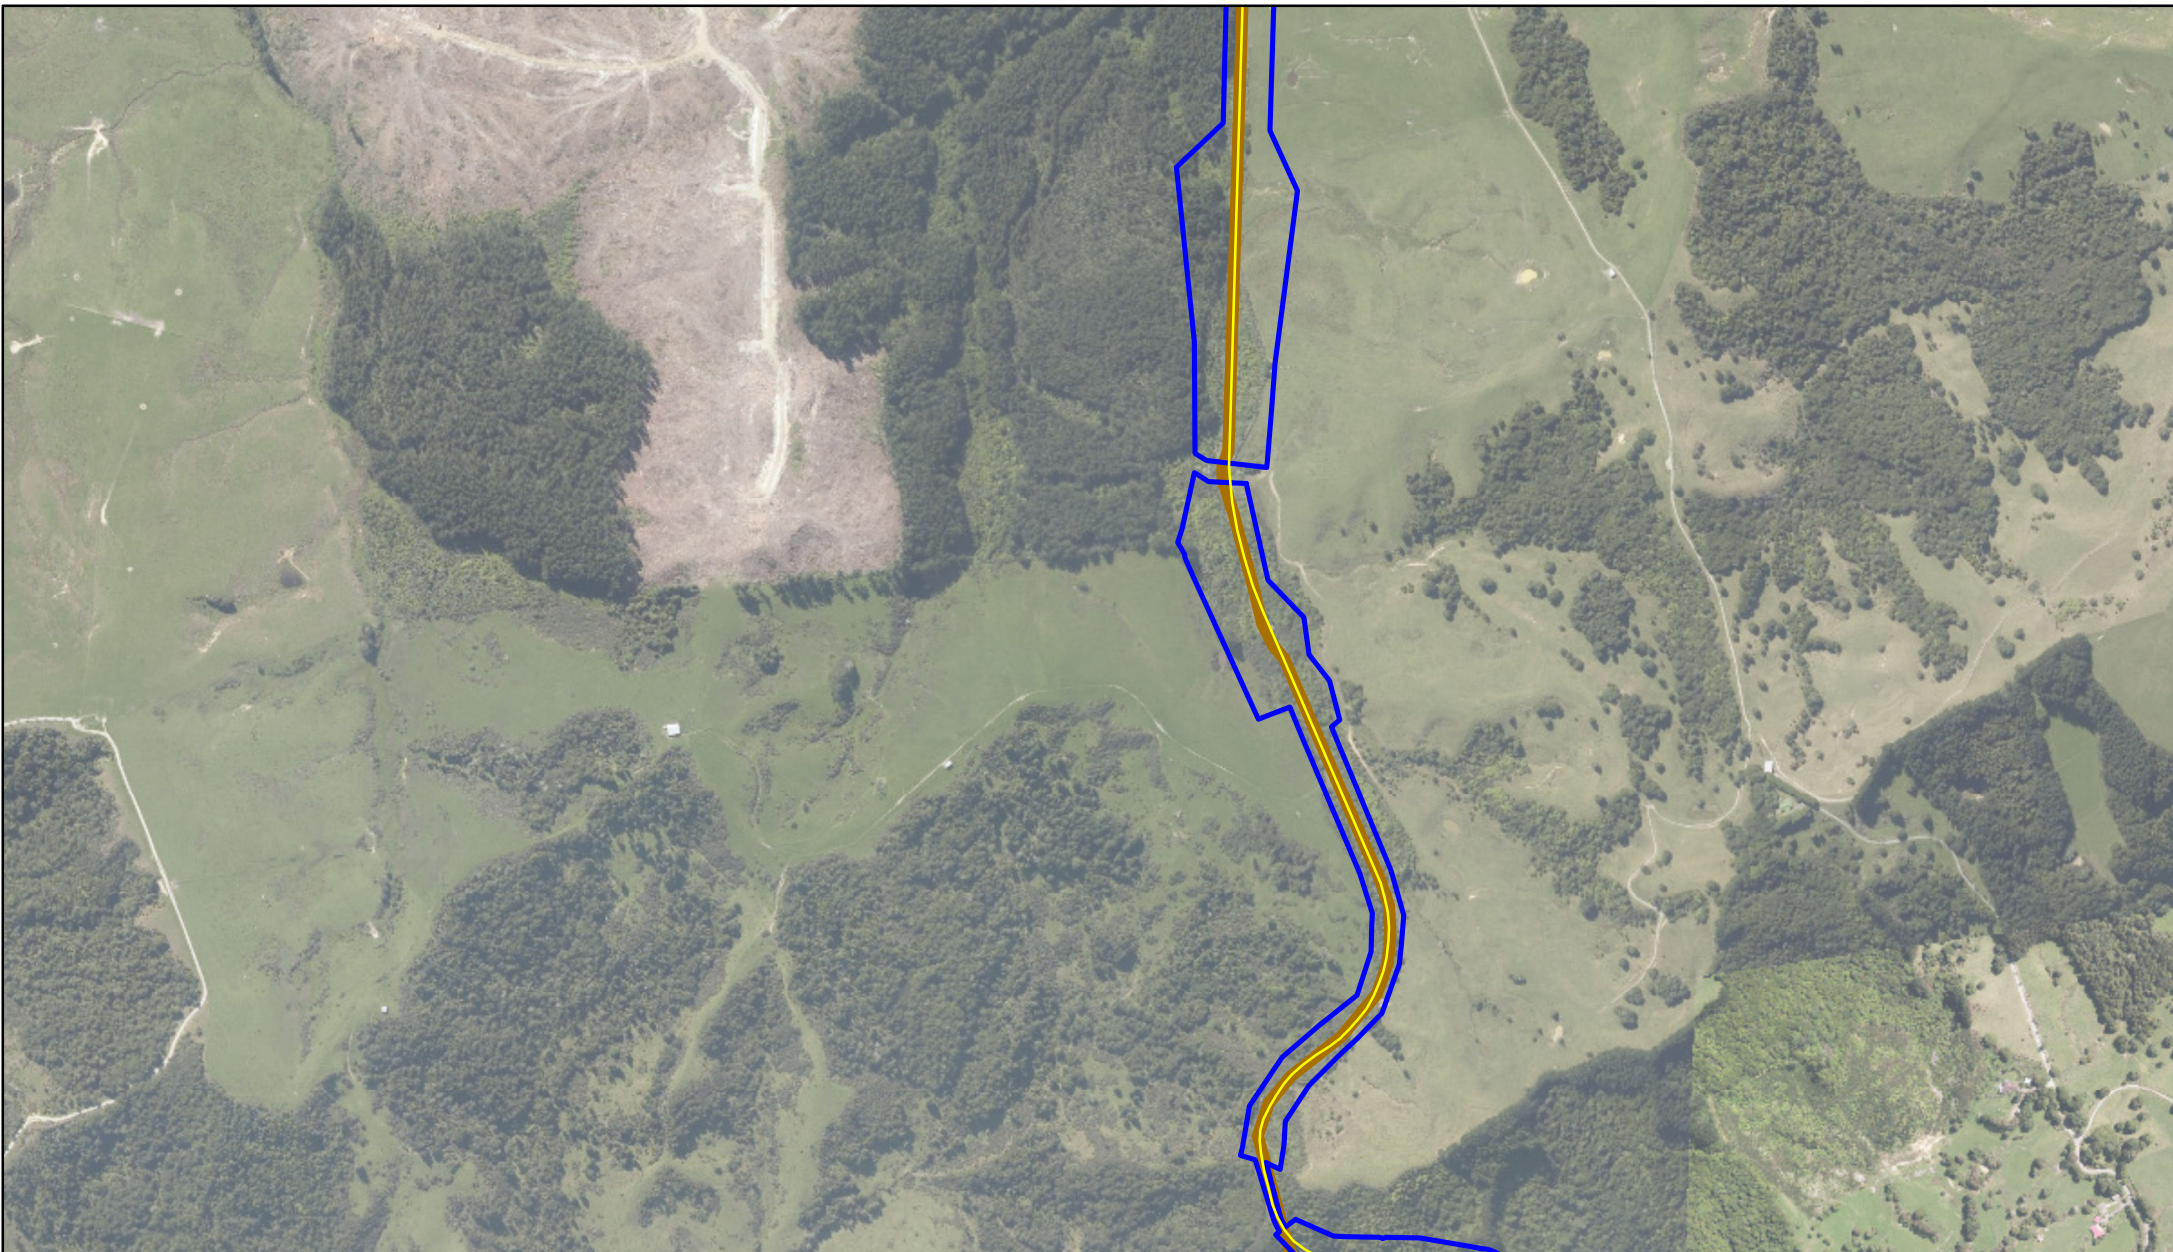

Key

- Designation
- Okaihau Branch
- Shared Trail

**Kiwirail Designation Map
Far North District
Sheet 5 of 27**

A4

1:10,000

19/11/2024

Copyright © KiwiRail
LINZ data licensed under CC BY 3.0 NZ <http://data.linz.govt.nz>
© OpenStreetMap contributors
The information displayed here is indicative only
This data is made available in good faith but its accuracy or completeness is not guaranteed