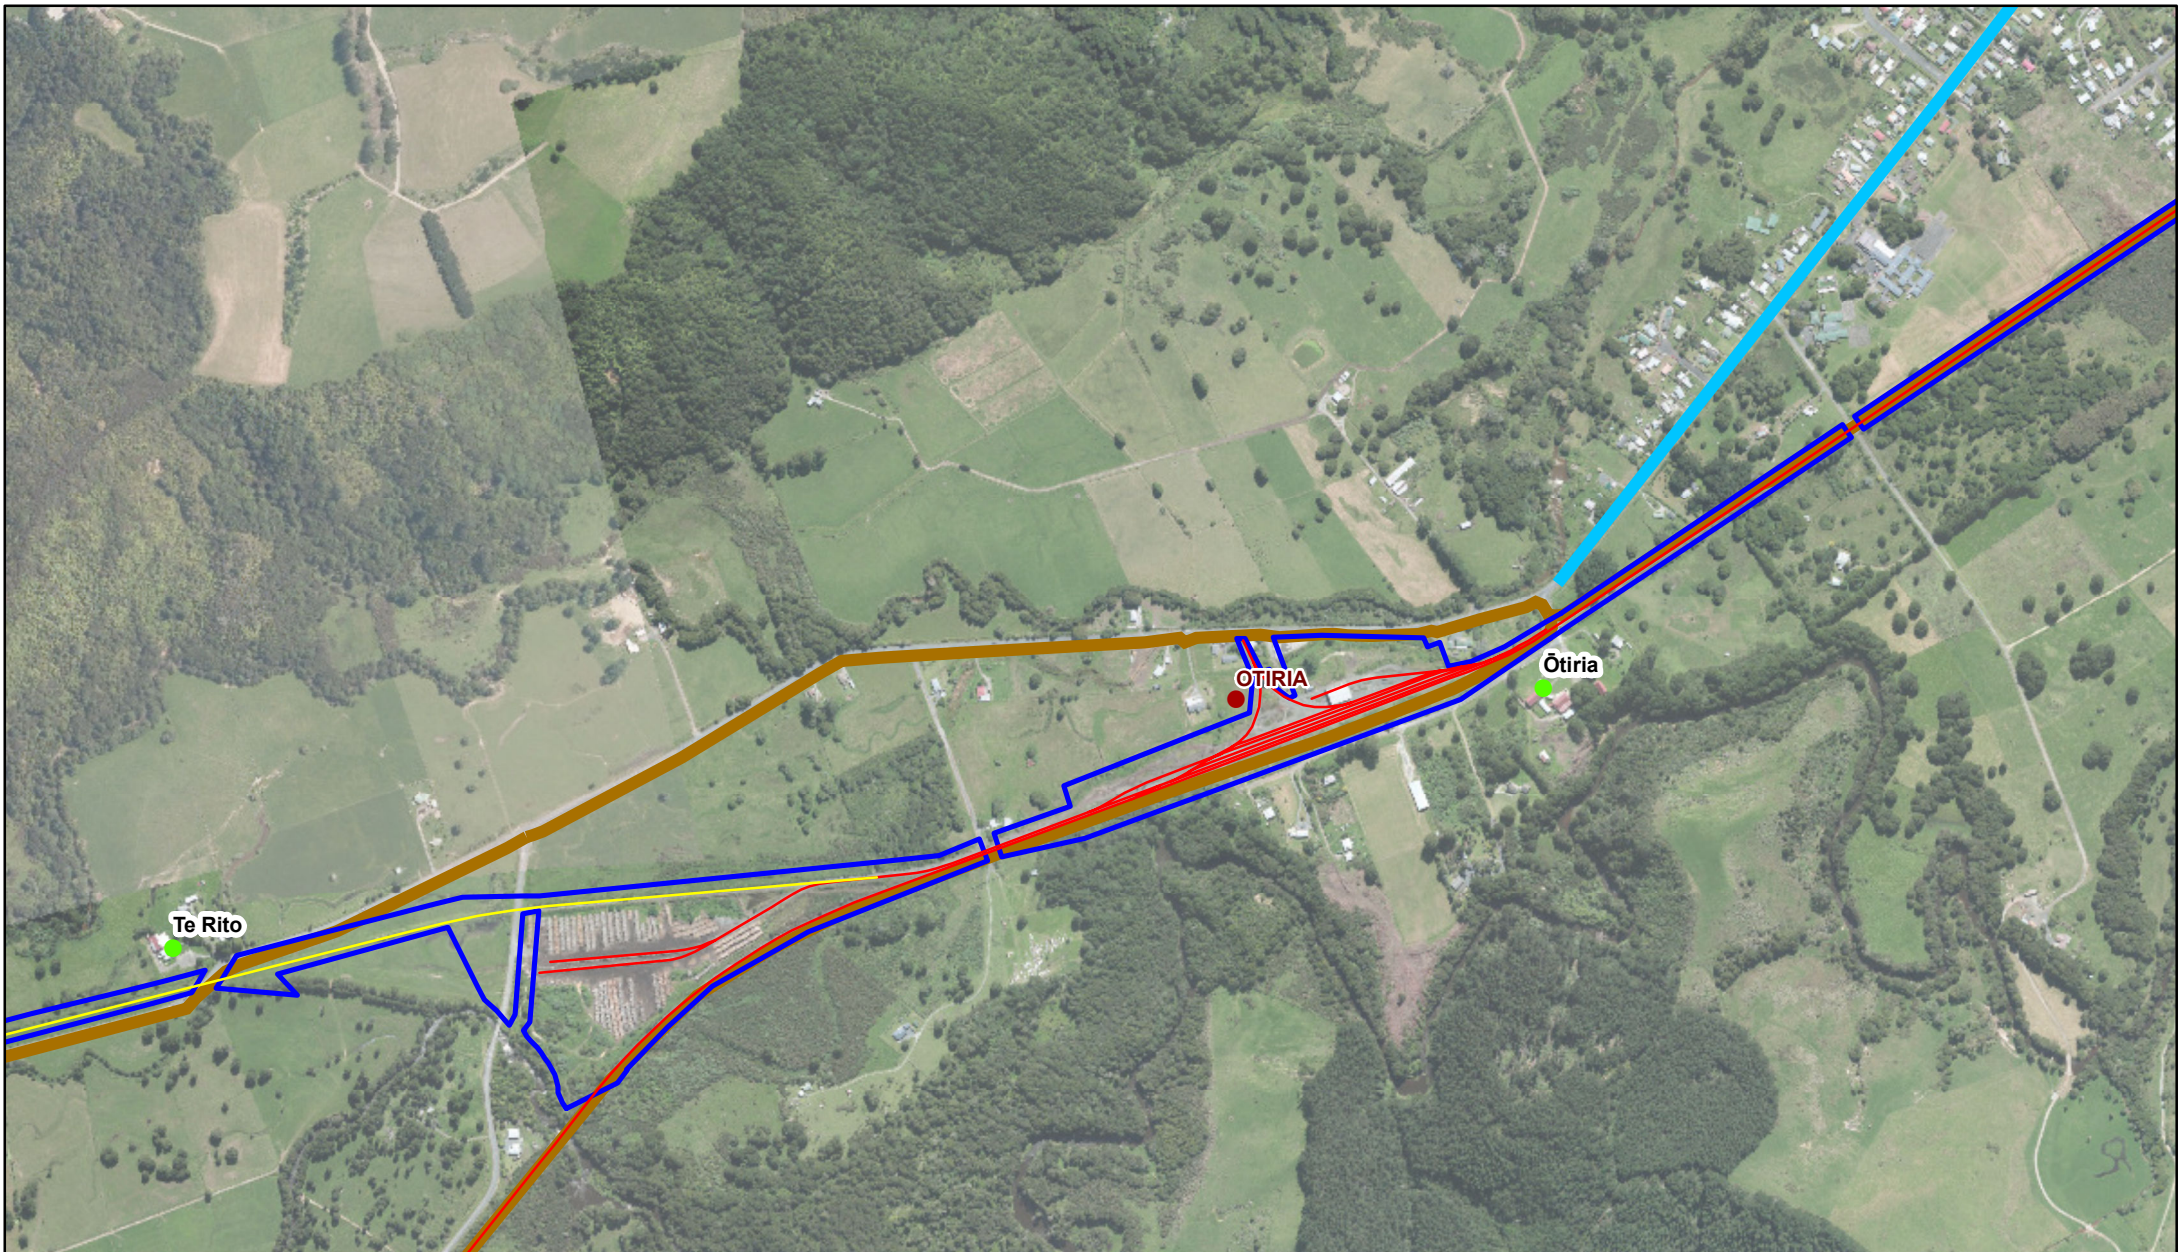

Key	
●	Kiwirail stations
●	Marae of Aotearoa
	Designation
—	North Auckland Line
—	Okaihau Branch
—	Cycle lane
—	Shared Trail

Kiwirail Designation Map
Far North District
Sheet 19 of 27

Kiwirail

A4
1:10,000