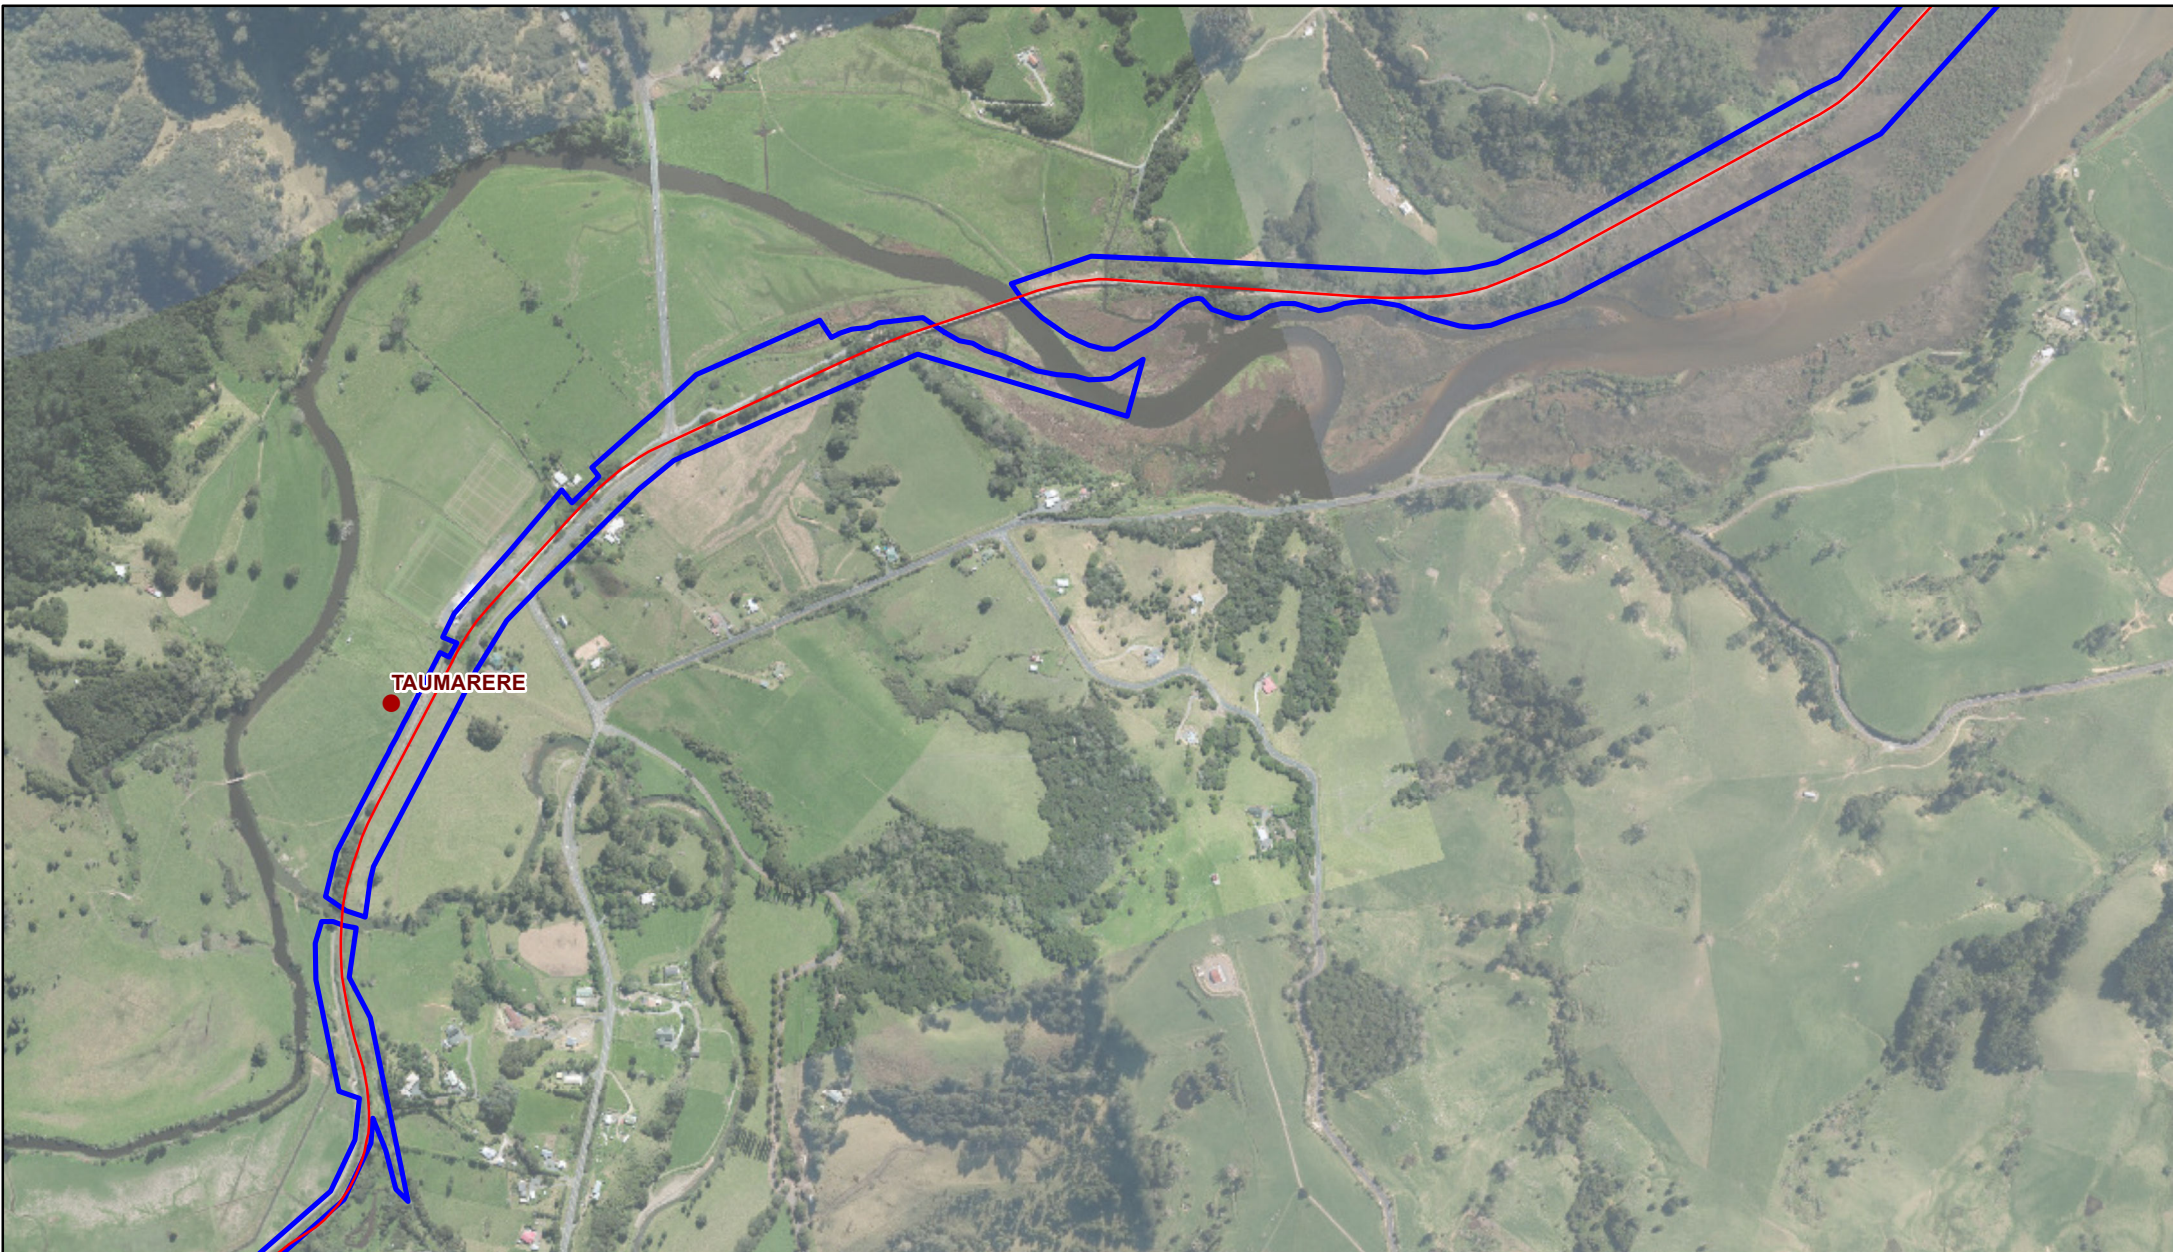

Key

- Kiwirail stations
- North Auckland Line
- Designation

**Kiwirail Designation Map
Far North District
Sheet 24 of 27**

KiwiRail

A4
1:10,000