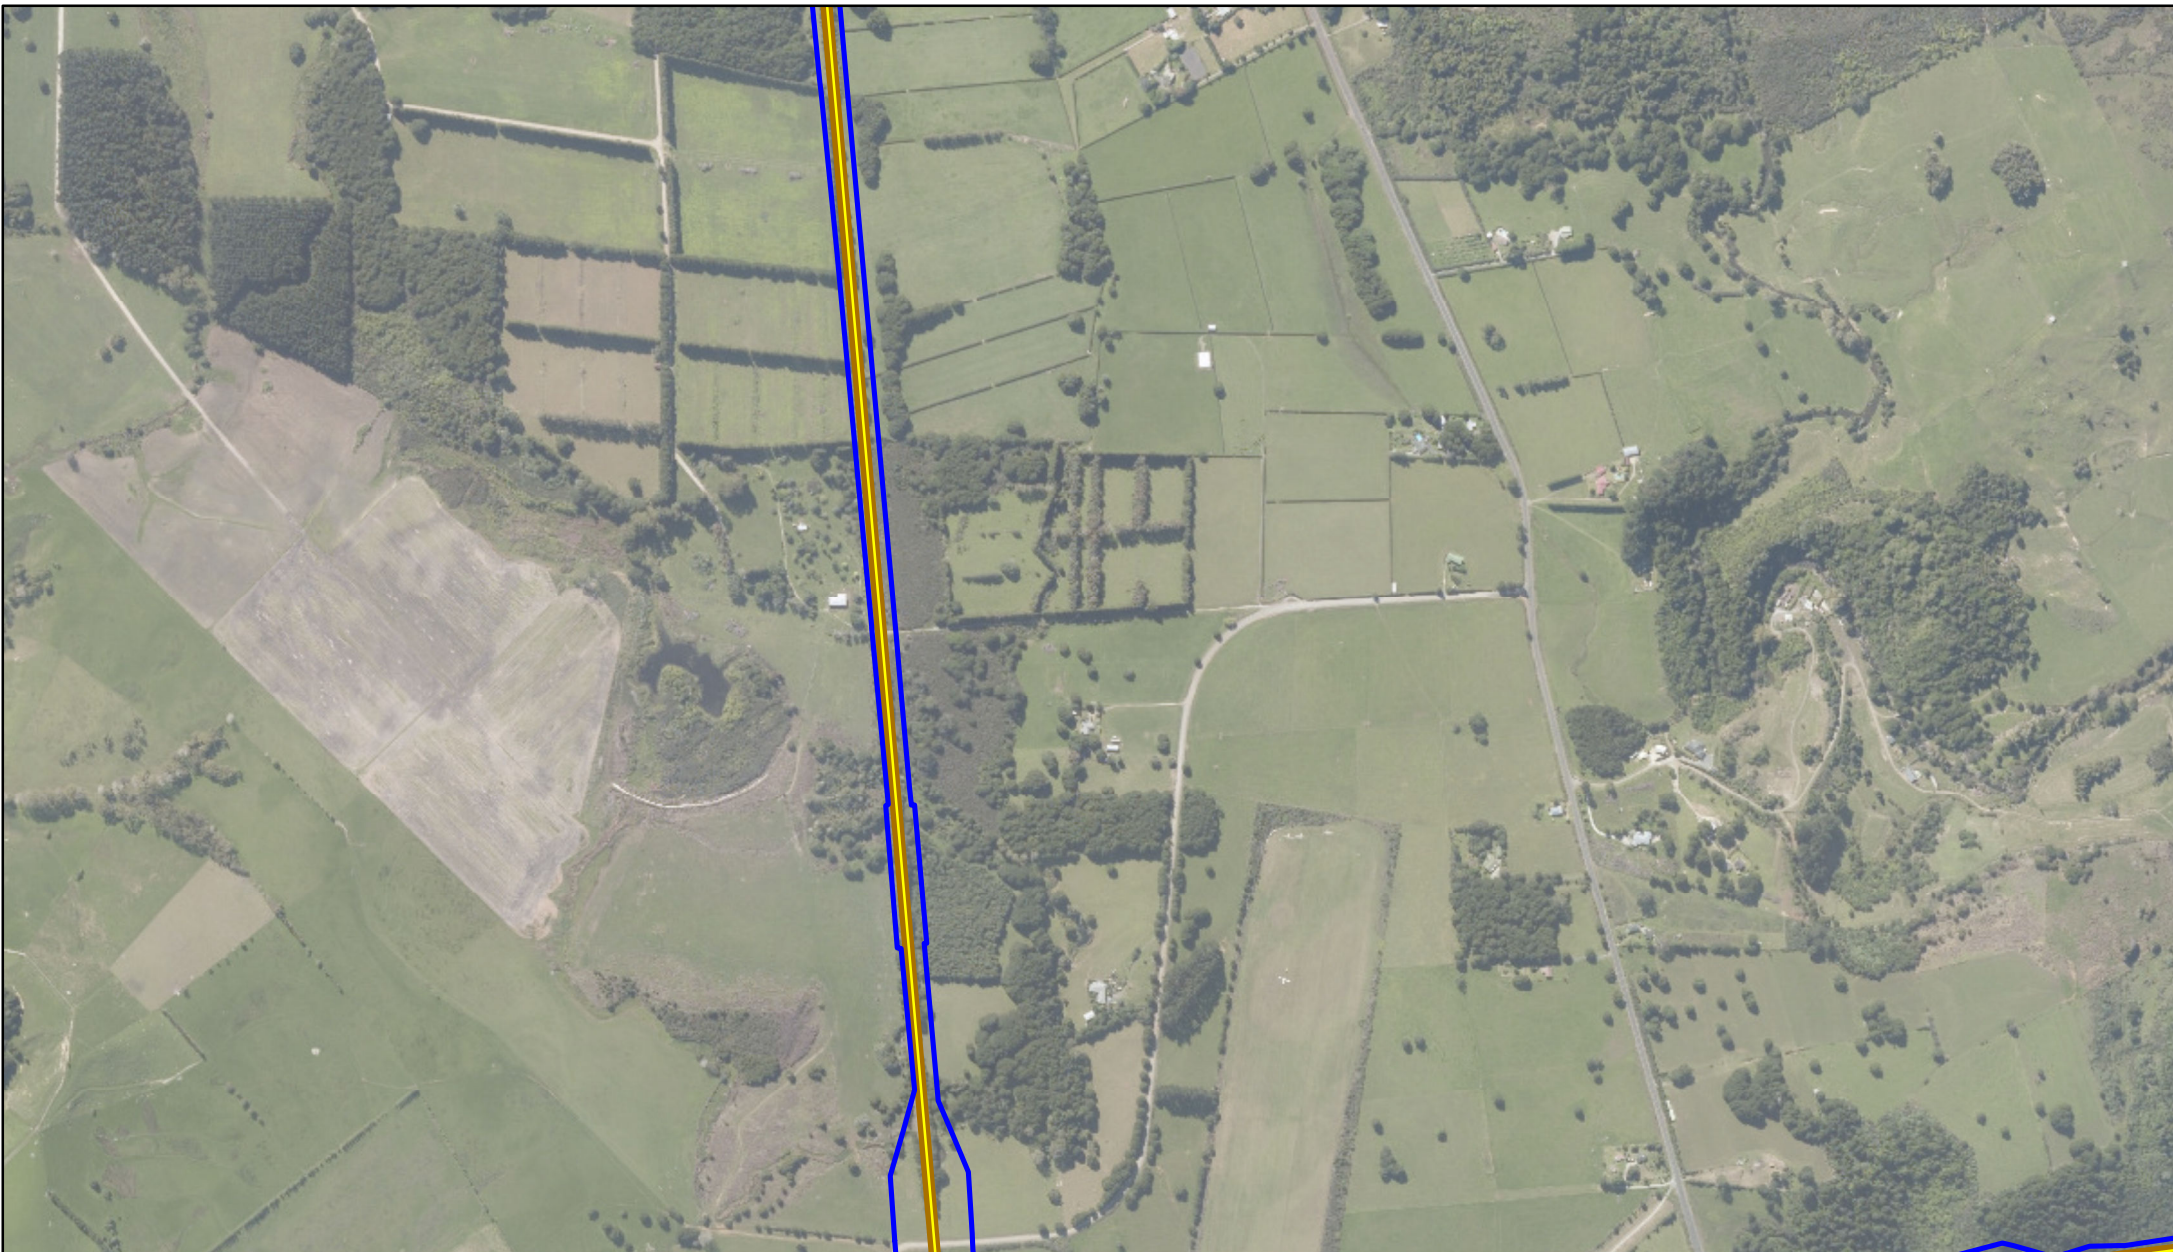

Key

Designation

Okaihau Branch

Shared Trail

Kiwirail Designation Map
Far North District
Sheet 10 of 27

A4

1:10,000

19/11/2024

Copyright © KiwiRail
LINZ data licensed under CC BY 3.0 NZ <http://data.linz.govt.nz>
© OpenStreetMap contributors
The information displayed here is indicative only
This data is made available in good faith but its accuracy or completeness is not guaranteed