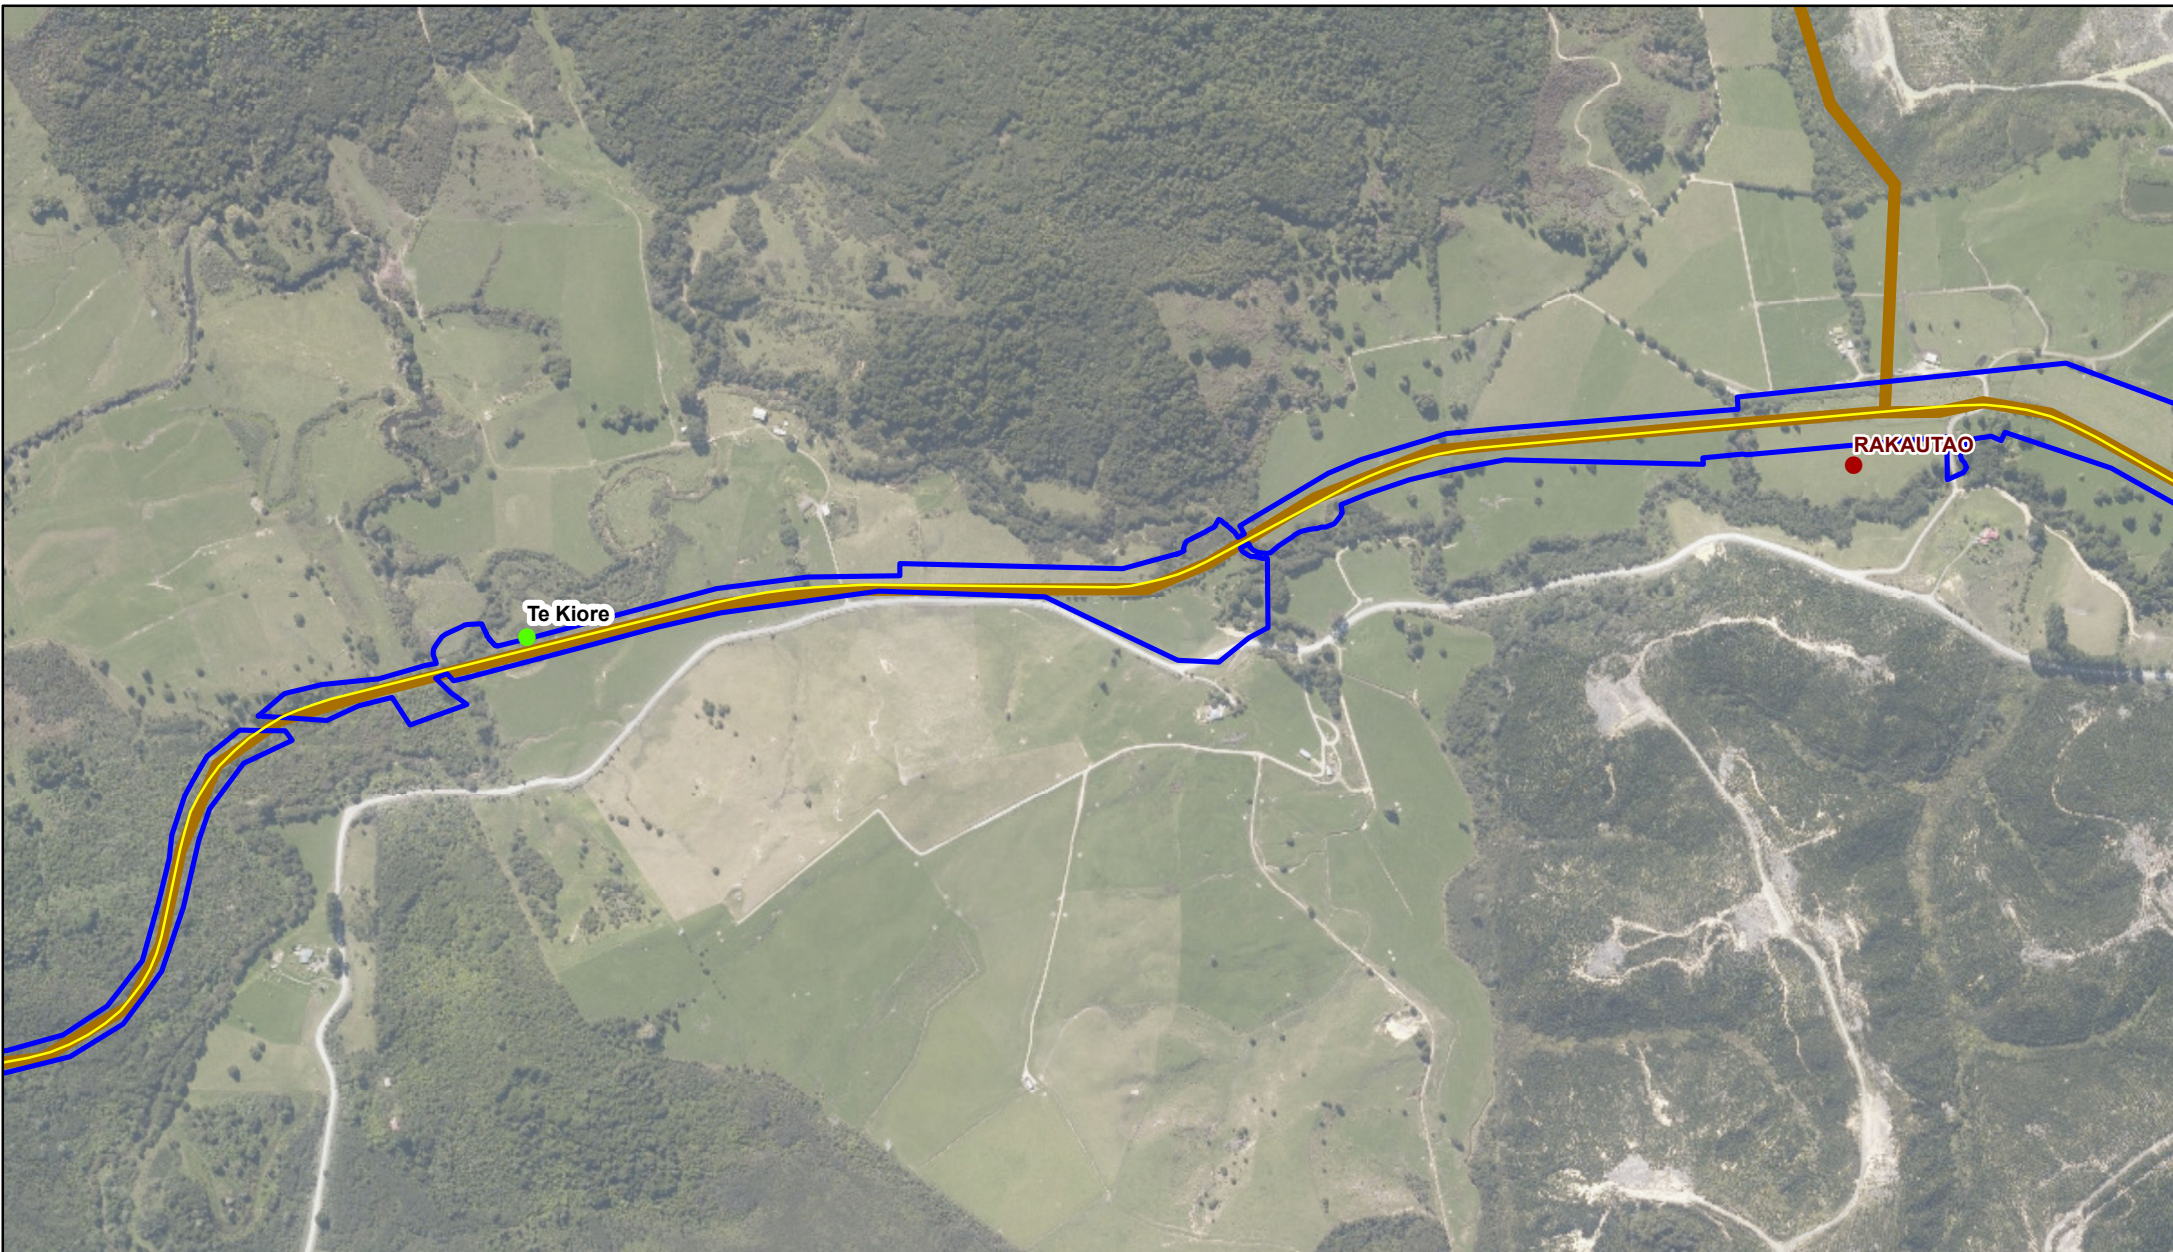

**Key**

- Kiwirail stations
- Marae of Aotearoa
- Designation
- Okaihau Branch
- Shared Trail

**Kiwirail Designation Map  
Far North District  
Sheet 11 of 27**

A4

1:10,000

19/11/2024

Copyright © KiwiRail  
LINZ data licensed under CC BY 3.0 NZ <http://data.linz.govt.nz>  
© OpenStreetMap contributors  
The information displayed here is indicative only  
This data is made available in good faith but its accuracy or completeness is not guaranteed