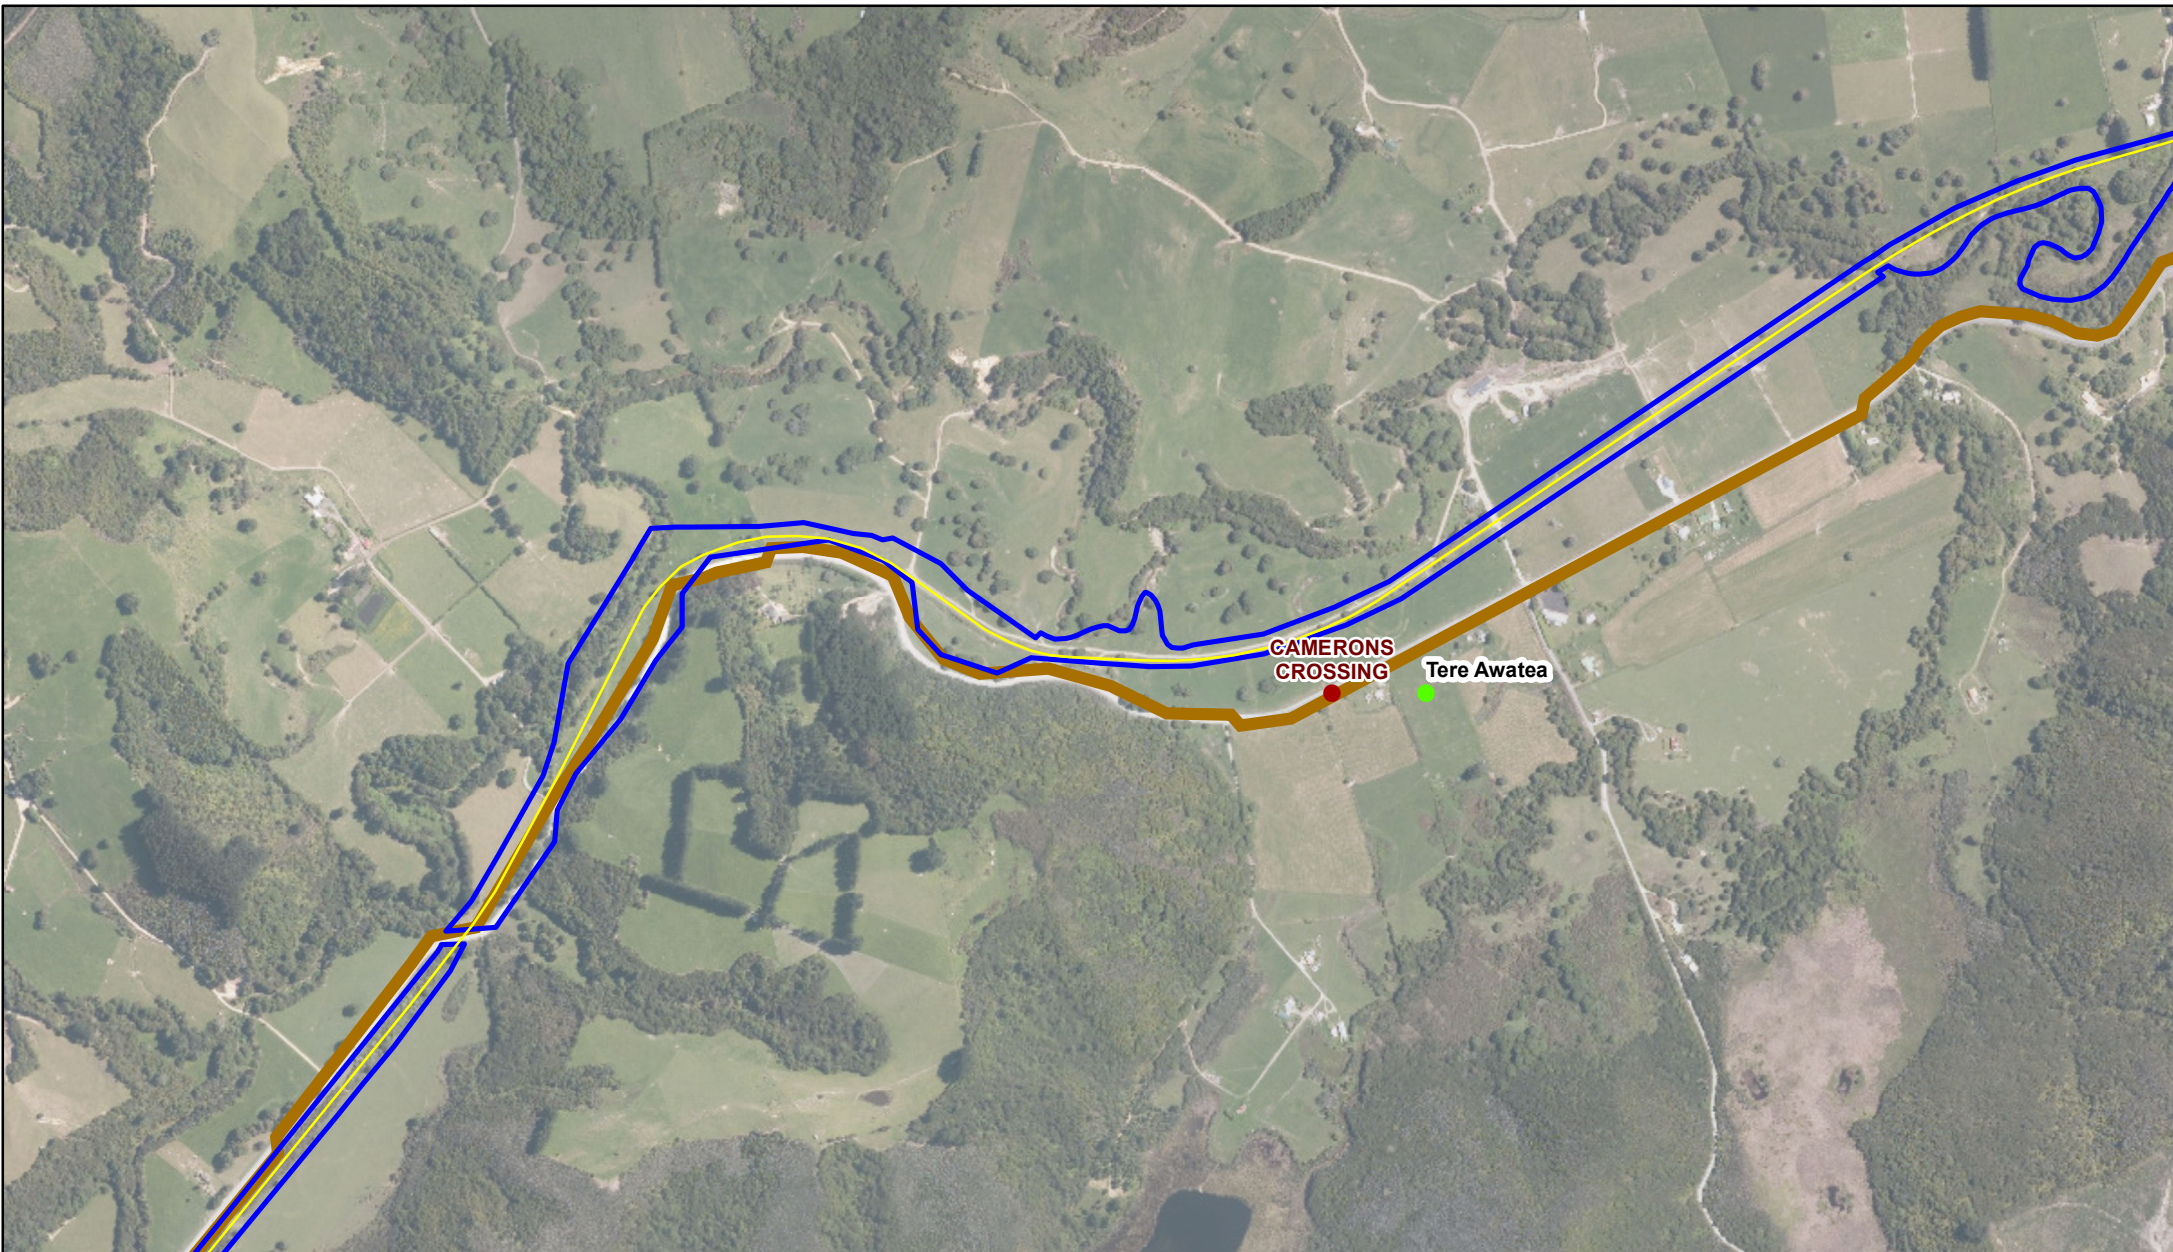

Key

- Kiwirail stations
- Marae of Aotearoa
- Designation
- Okaihau Branch
- Shared Trail

**Kiwirail Designation Map
Far North District
Sheet 16 of 27**

KiwiRail

A4
1:10,000