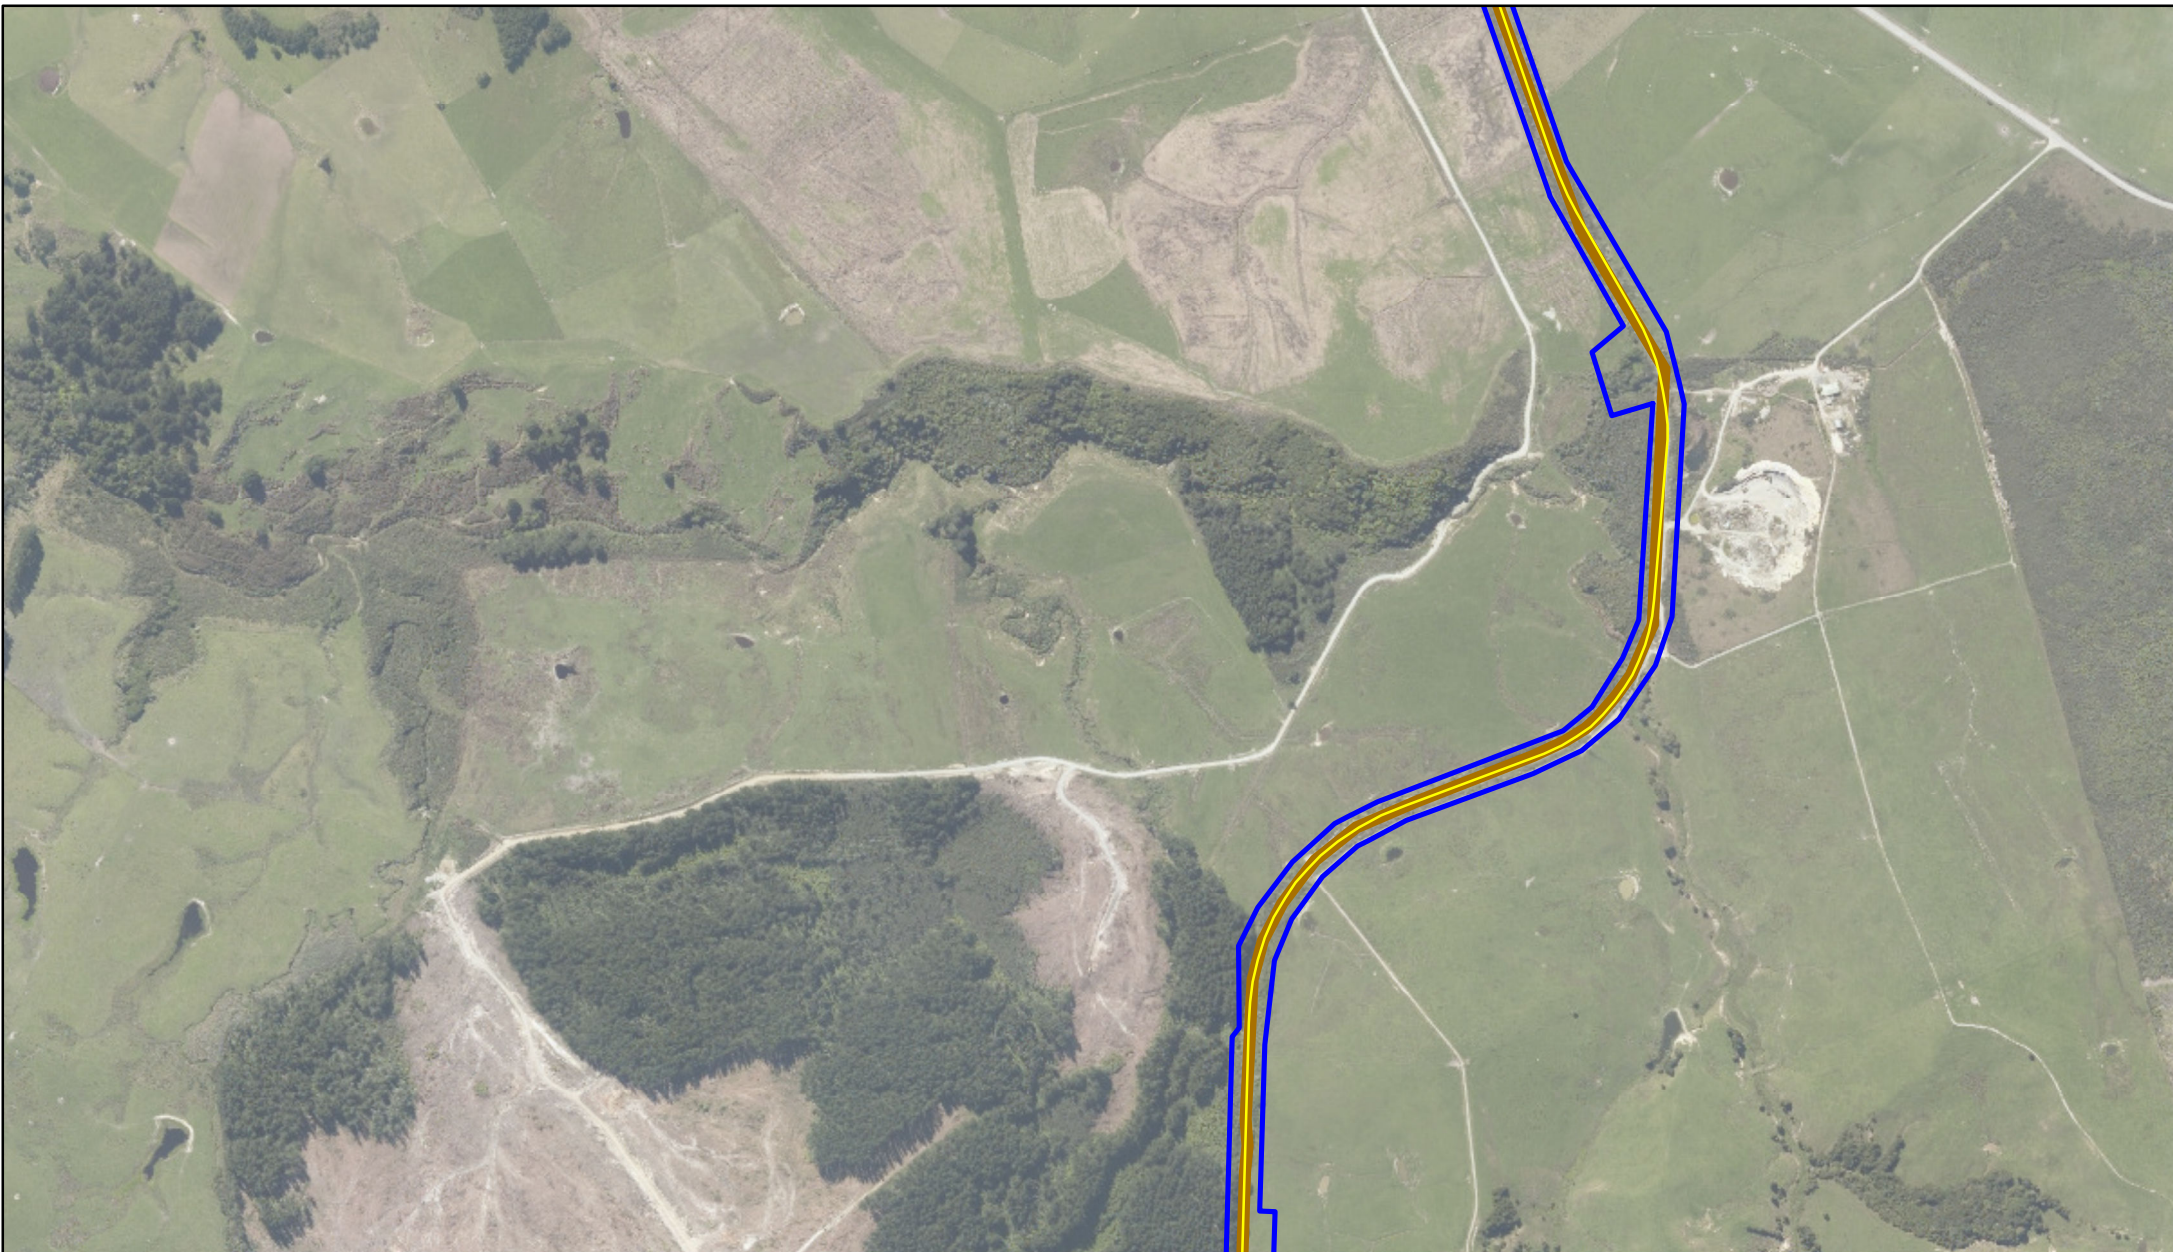

**Key**

 Designation

 Okaihau Branch

 Shared Trail

**Kiwirail Designation Map  
Far North District  
Sheet 4 of 27**

**KiwiRail** 

  
A4  
1:10,000

19/11/2024