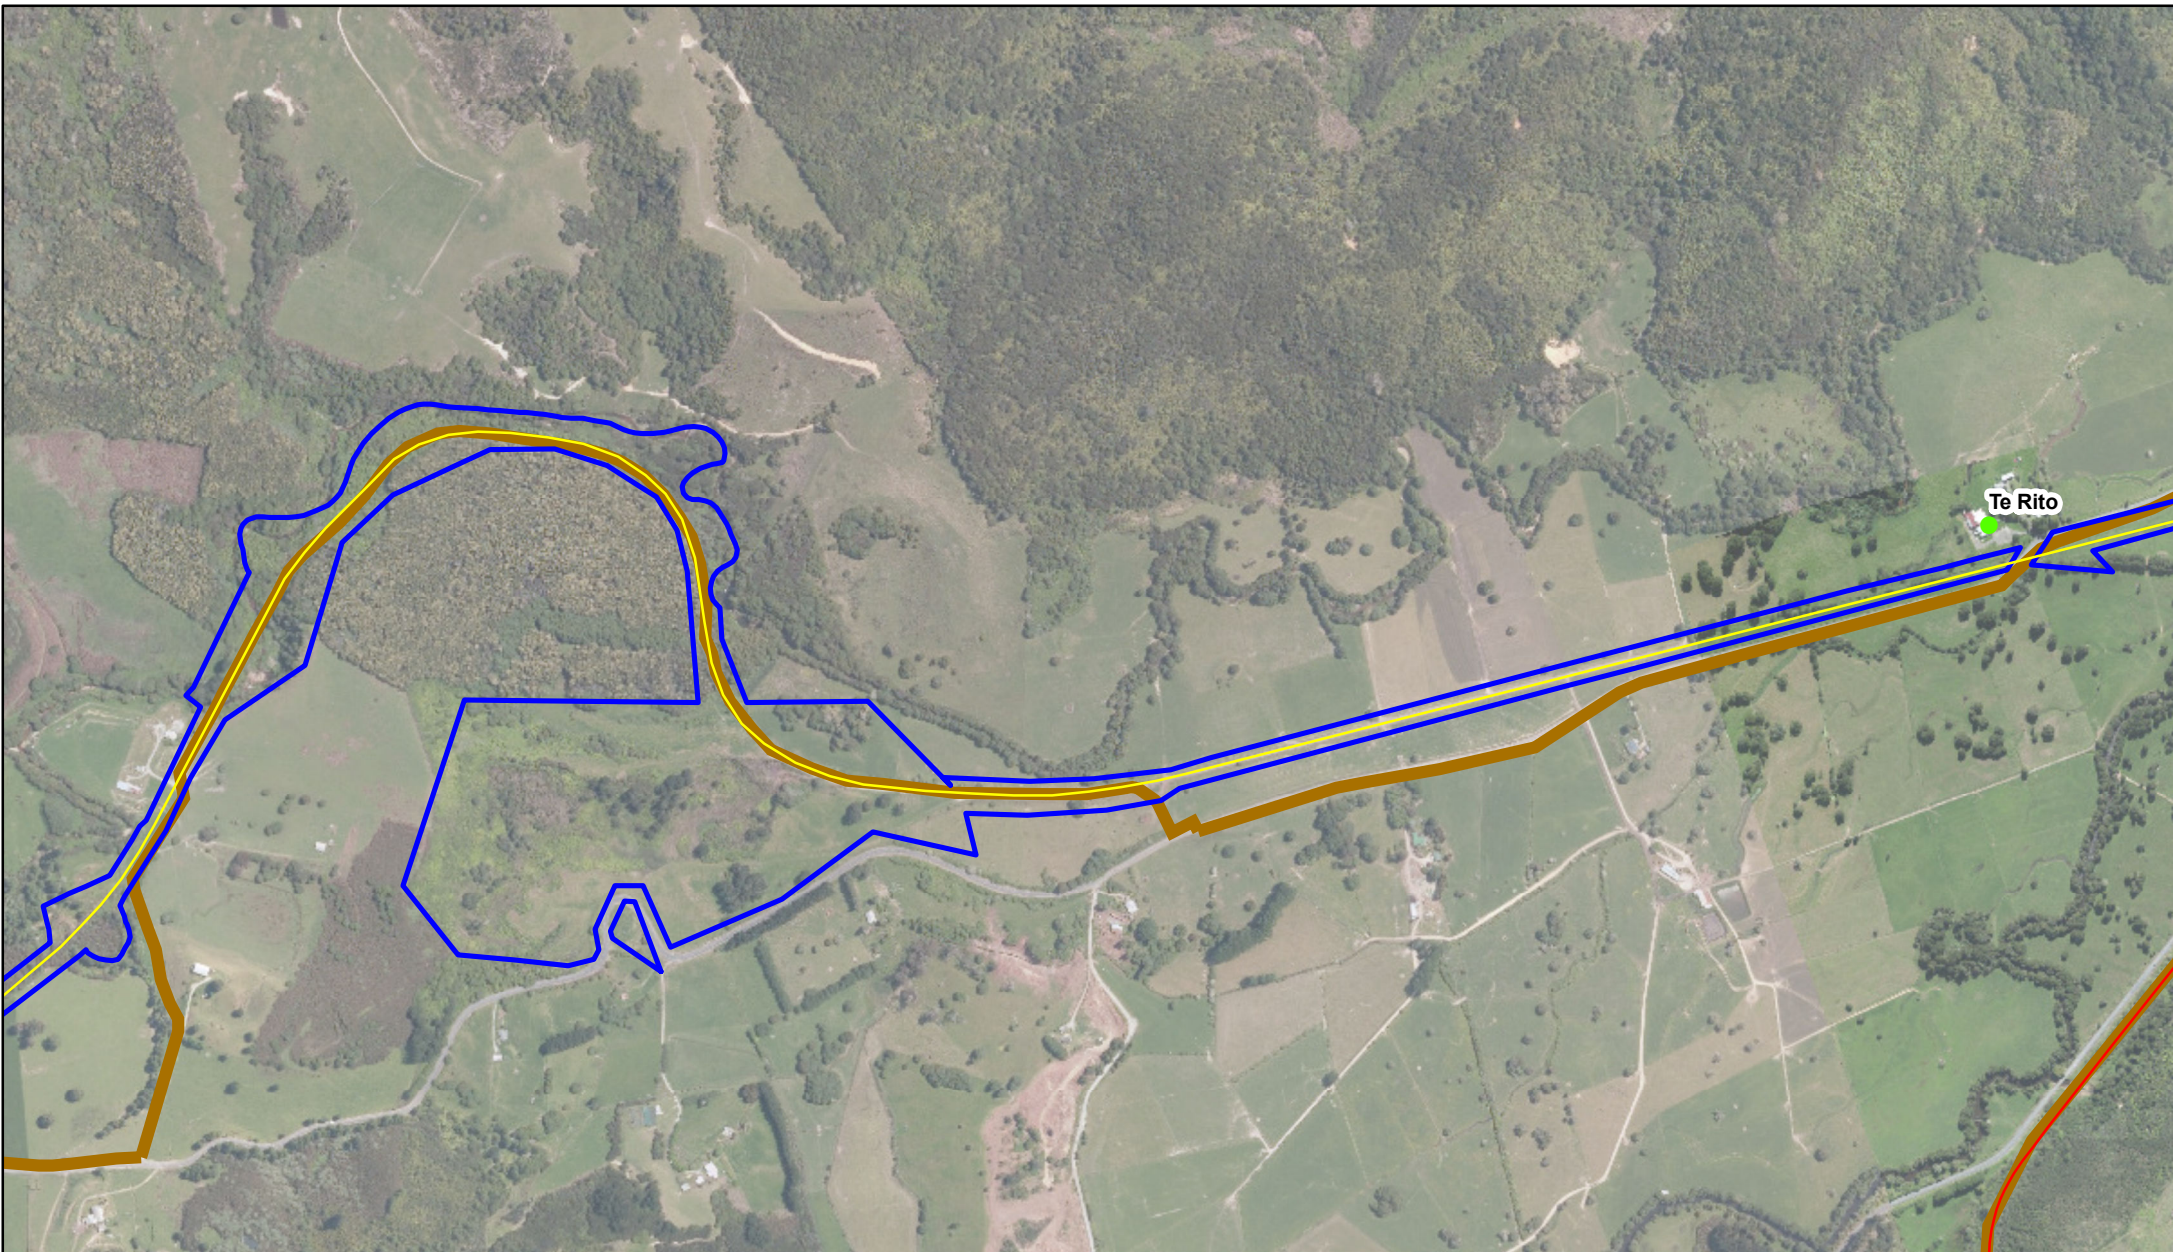

**Key**

- Marae of Aotearoa
- Designation
- North Auckland Line
- Okaihau Branch
- Shared Trail

**Kiwirail Designation Map  
Far North District  
Sheet 18 of 27**

**KiwiRail**

A4  
 1:10,000

0   100   200   300   400   500  
 Meters