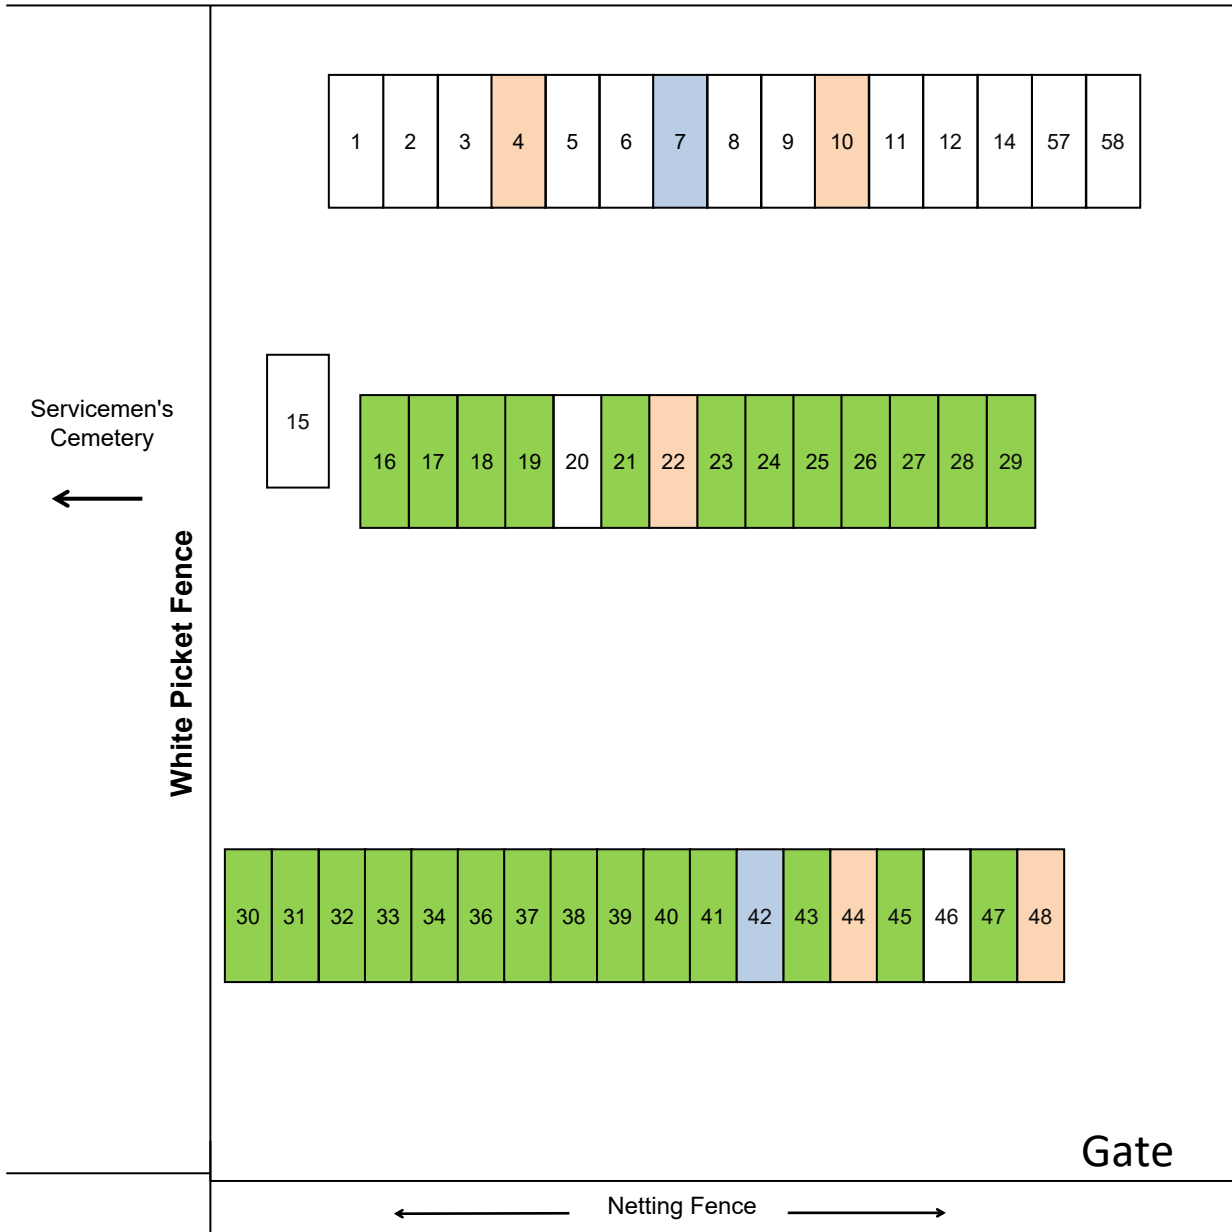

Kohukohu Public Cemetery New Section

Key

Available	Single Burial	Double Burial	Reserved