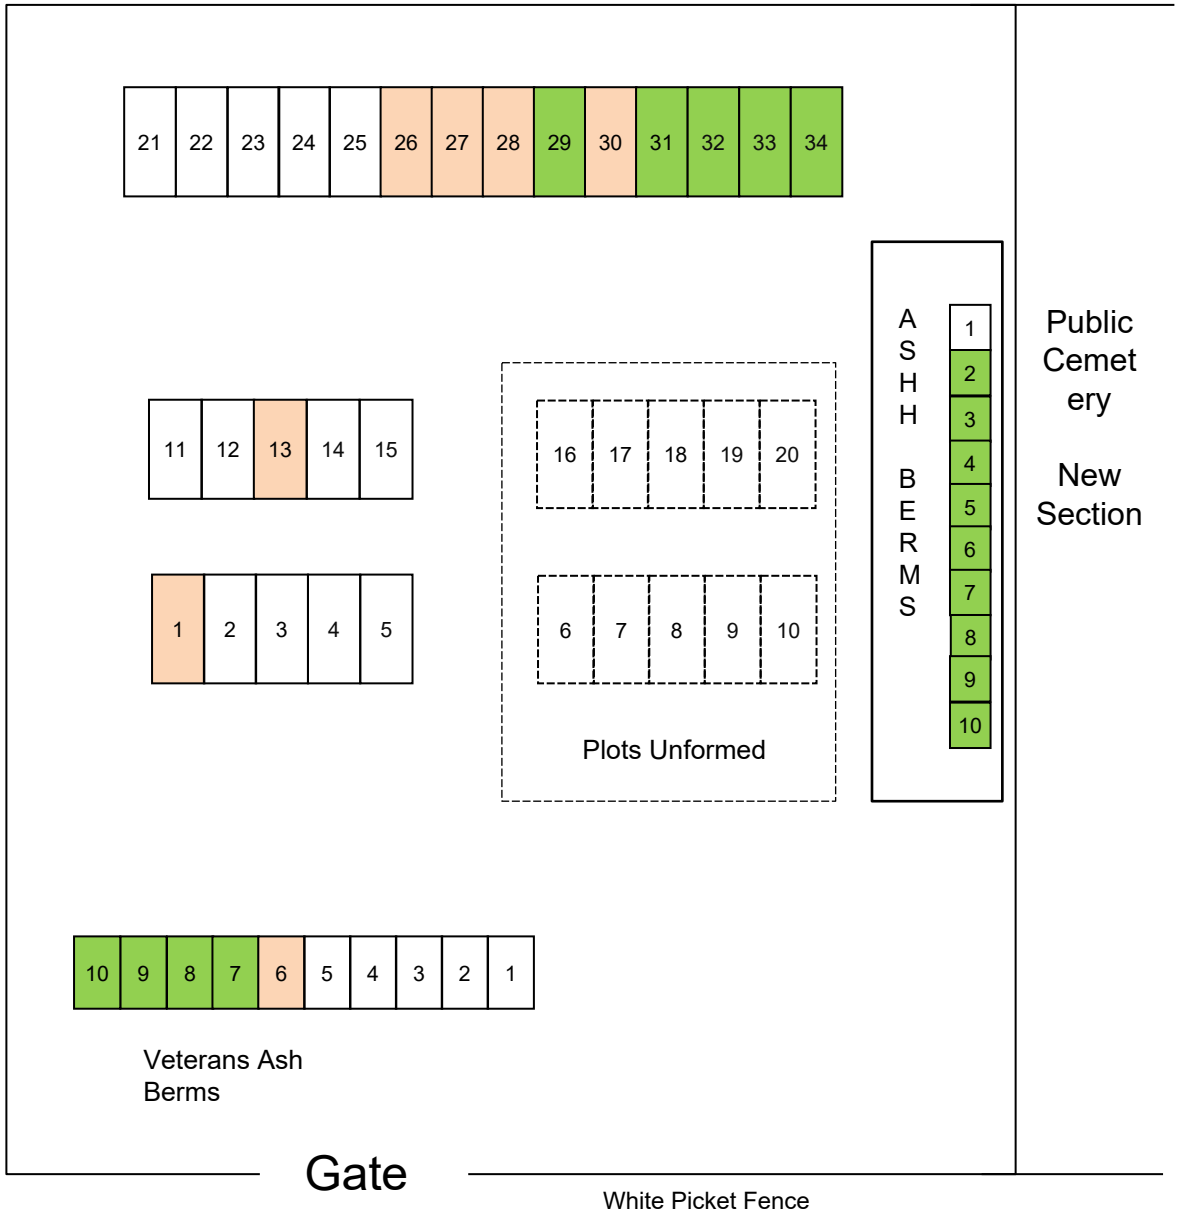

## Rakautapu Road, Kohukohu

# Kohukohu Public Cemetery New Section

**Key**

Available	Single Burial	Double Burial	Reserved
-----------	---------------	---------------	----------

## Key

- Available
- Single Burial
- Double Burial
- Reserved

#### KEY

- Available Plot
- Used – Single Burial
- Used – Double Burial
- Reserved Plot

Bottom of Cemetery